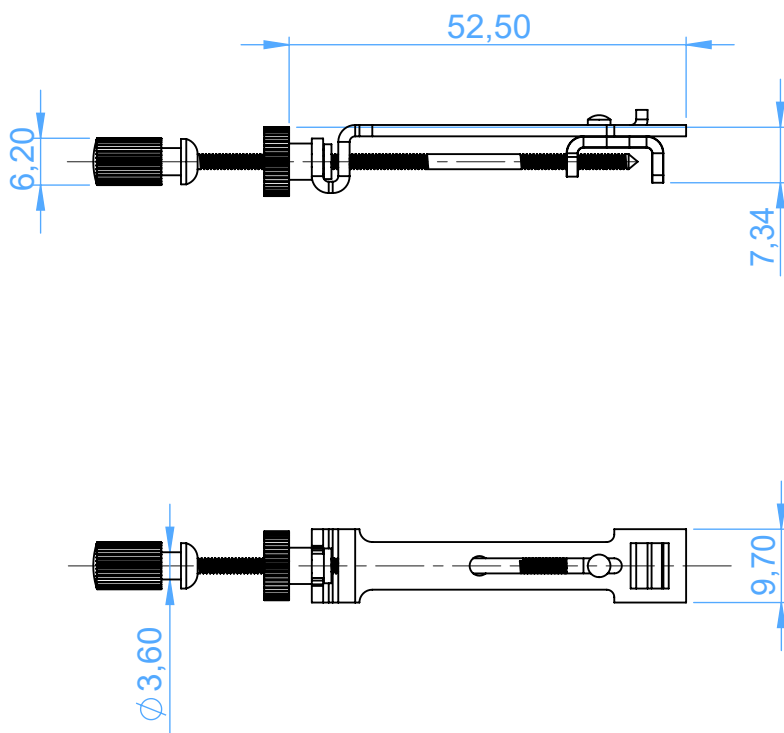

3070-6 - Porta Matrice - Matrix retainer

8 Ivory 6mm

SCALE 1:1