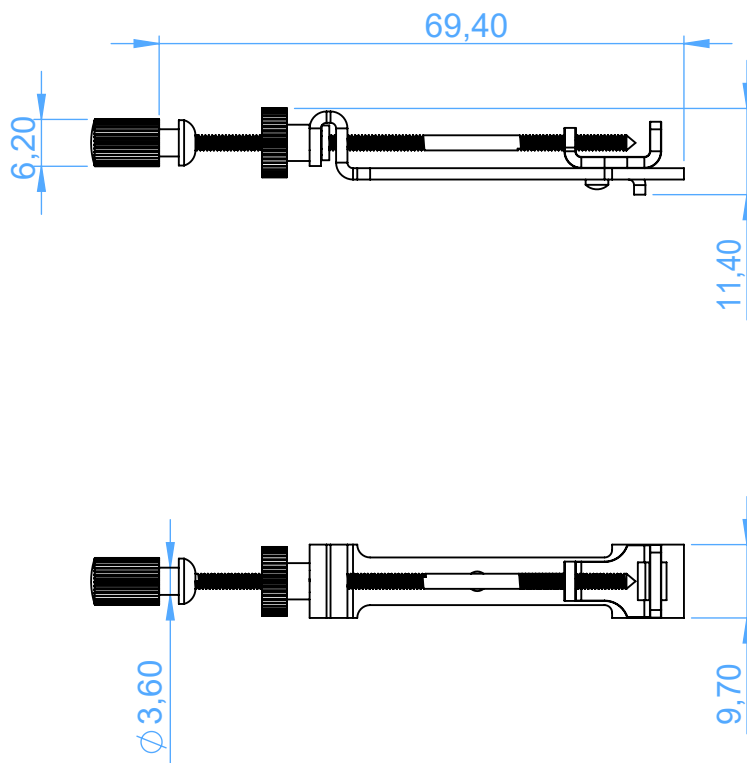

3070-5 - Porta Matrice - Matrix retainer

8 Ivory 5mm

SCALE 1:1