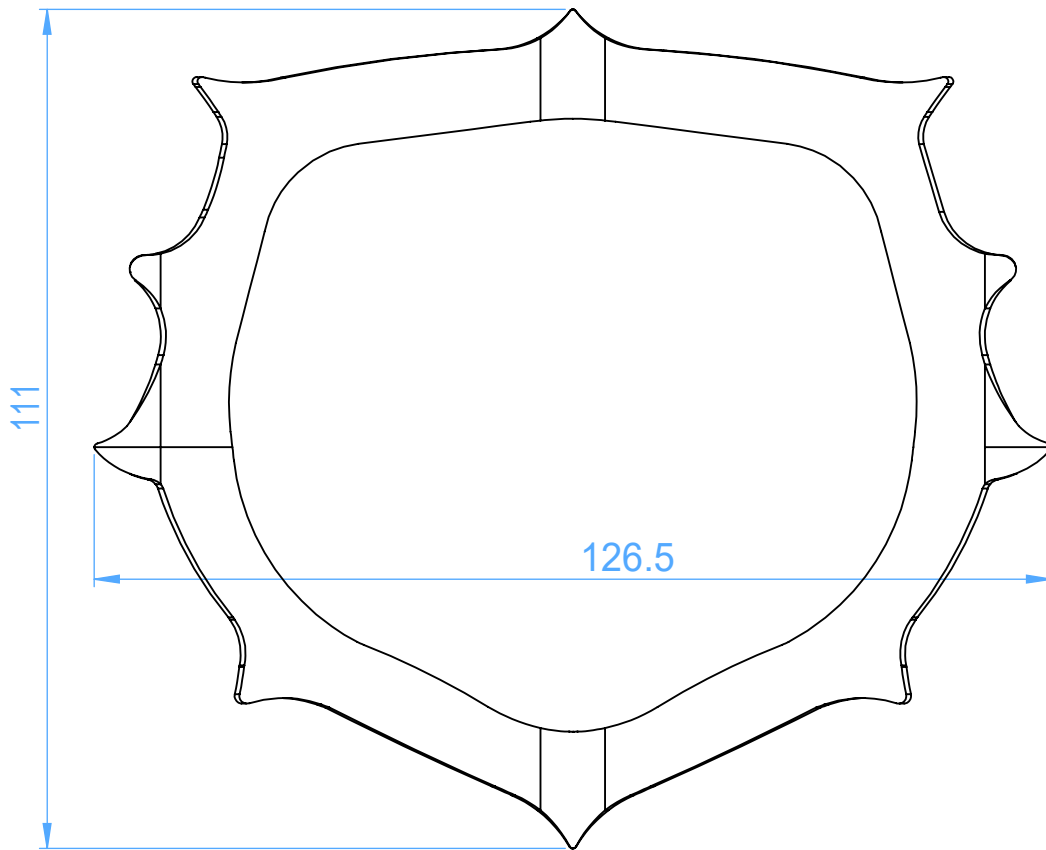

3041-1

Rubber dam instruments

Scale 1:2