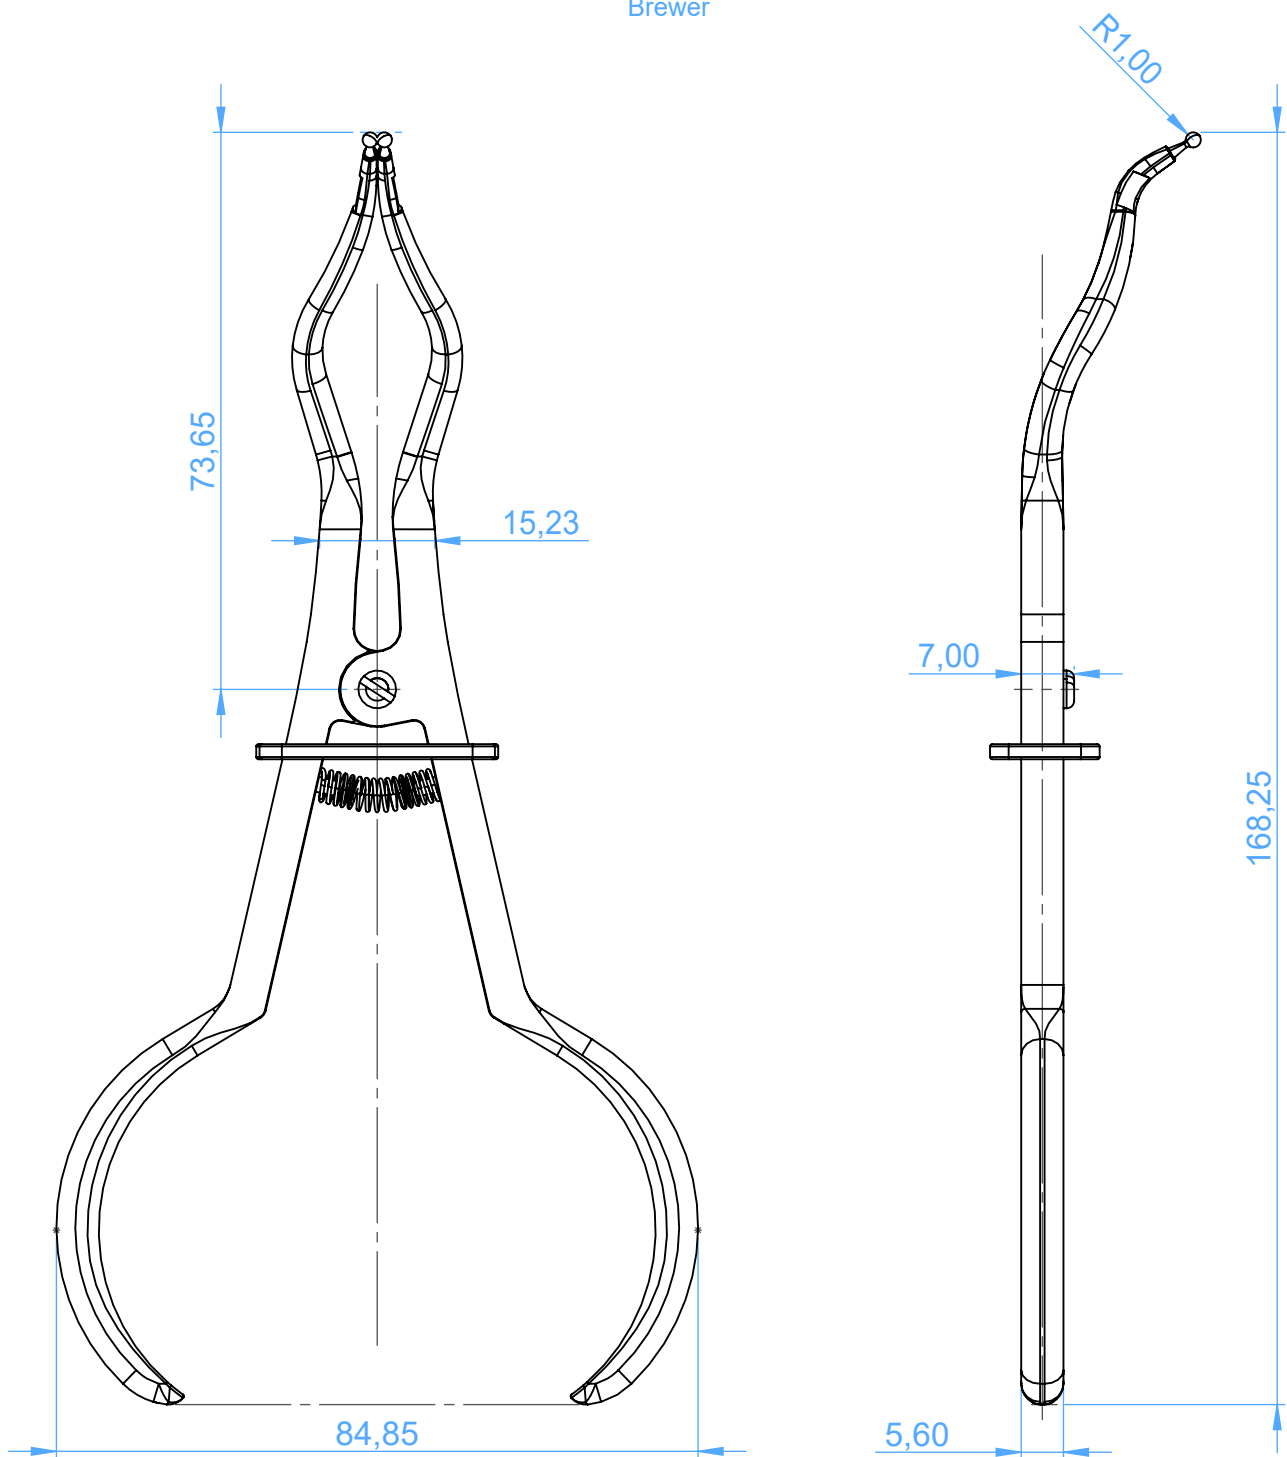

3031 - RUBBER DAM INSTRUMENTS / Strumenti per diga

Brewer

SCALE 1:1