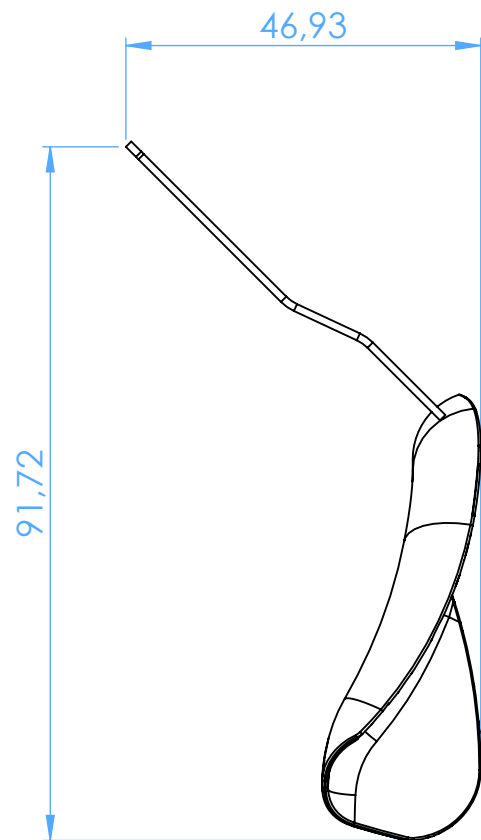

2811-UU3 -
Portaimpronta forati in acciaio inox - Ehrlicke / Perforated
stainless steel impression trays - Ehrlicke

SCALE 1:1