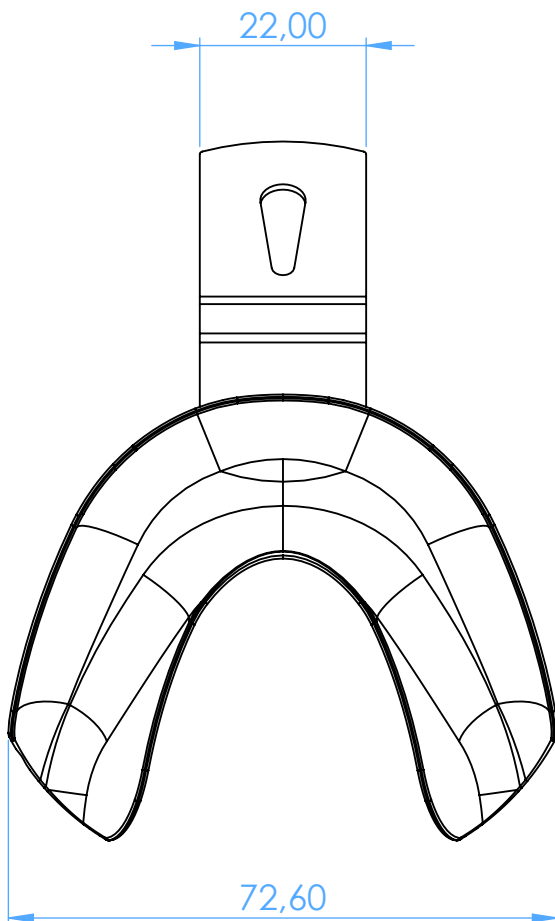

2811-UU3 -
Portaimpronta forati in acciaio inox - Ehrlicke / Perforated
stainless steel impression trays - Ehrlicke

SCALE 1:1