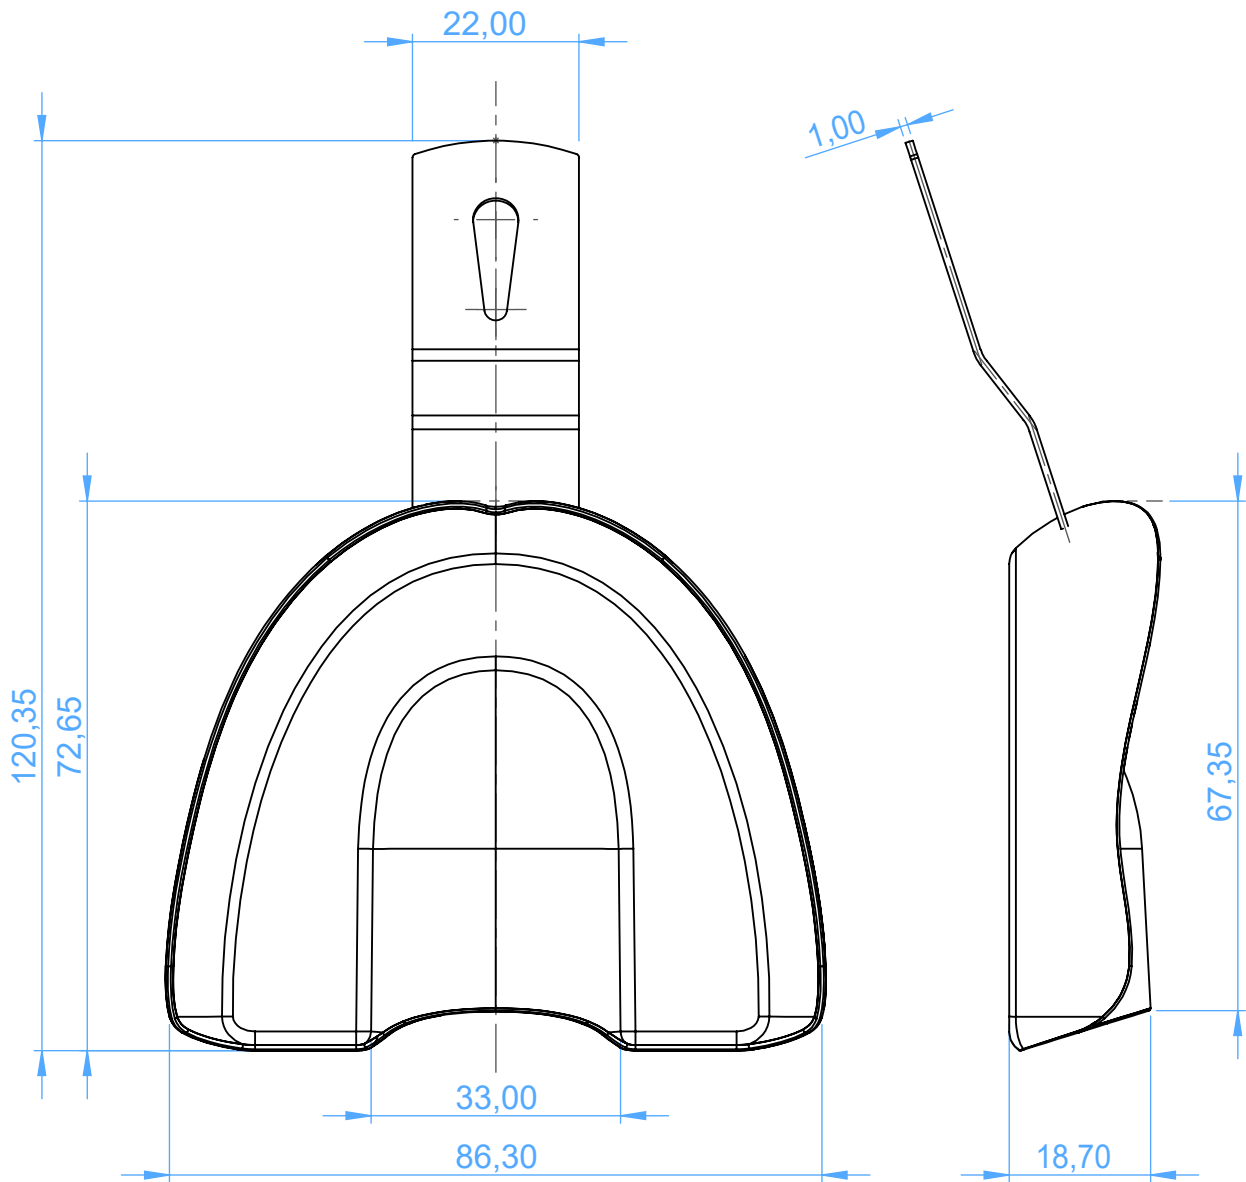

2811-OB4 - PERFORATED STAINLESS STEEL IMPRESSION TRAYS-EHRICKE/Portaimpronta forati-Ehricke

SCALE 1:1