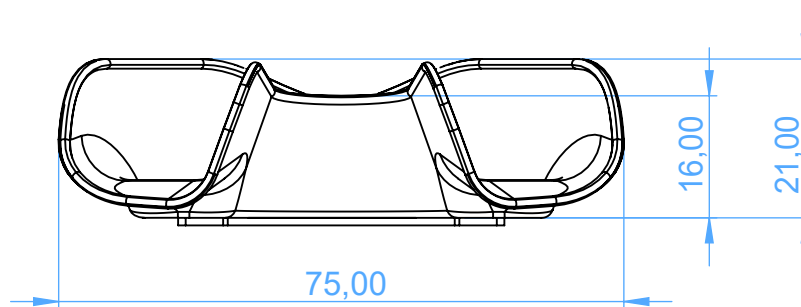

2806-U61-

Perforated stainless steel impression trays-anterior depressed/Portaimpronta forati in acciaio inox-depressi anteriormente

UPPER/Superiore

SCALE 1:1

ASA DENTAL
MAKE PEOPLE SMILE