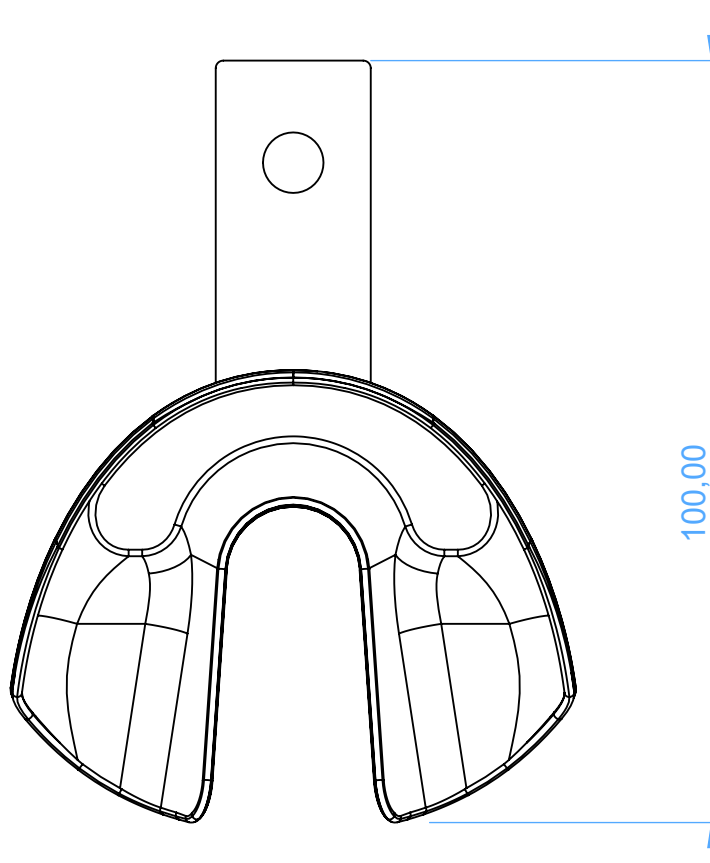

2806-U61-

Perforated stainless steel impression trays-anterior depressed/Portaimpronta forati in acciaio inox-depressi anteriormente

UPPER/Superiore

SCALE 1:1

ASA DENTAL
MAKE PEOPLE SMILE