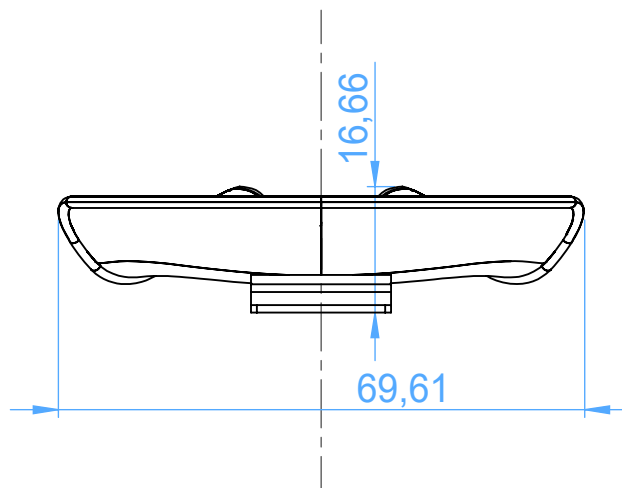

2808-L66 -
Non-perforated stainless-edentulous/Portaimpronta non forati-
edentuli
LOWER

SCALE 1:1