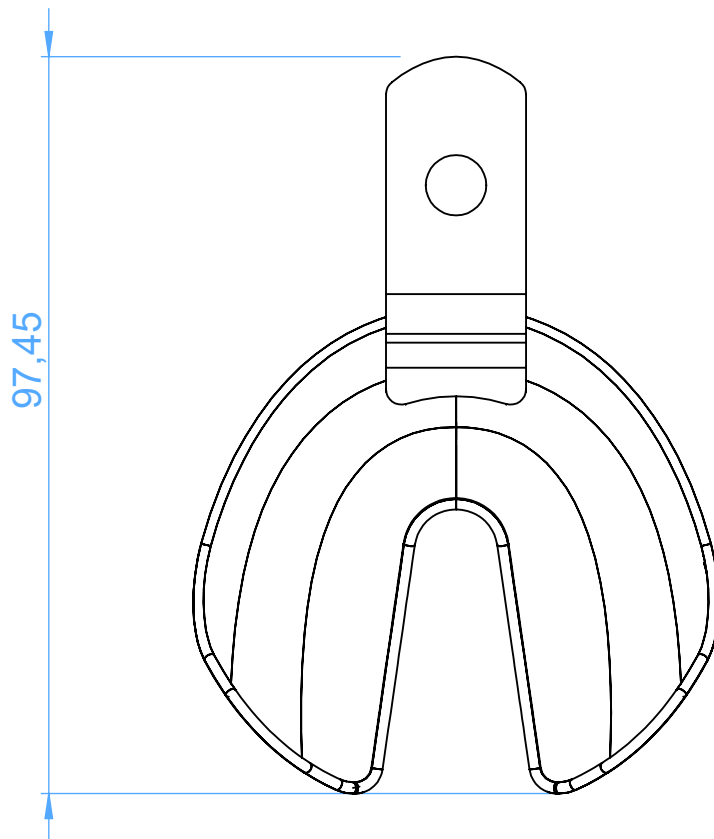

2808-L66 -
Non-perforated stainless-edentulous/Portaimpronta non forati-
edentuli
LOWER

SCALE 1:1