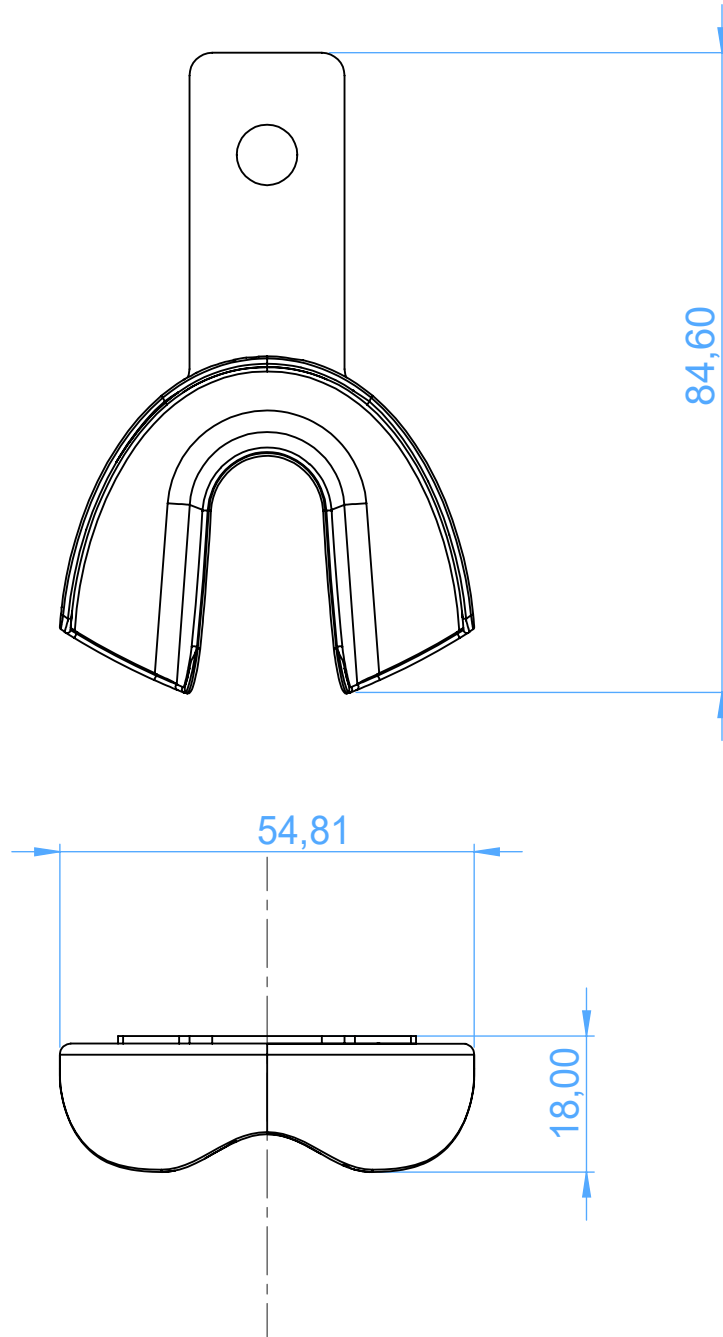

2807S-L1 -
Non-perforated stainless-PERMA-LOCK HIGH GRIP/Portaimpronta
non forati-PERMA-LOCK HIGH GRIP
LOWER

SCALE 1:1