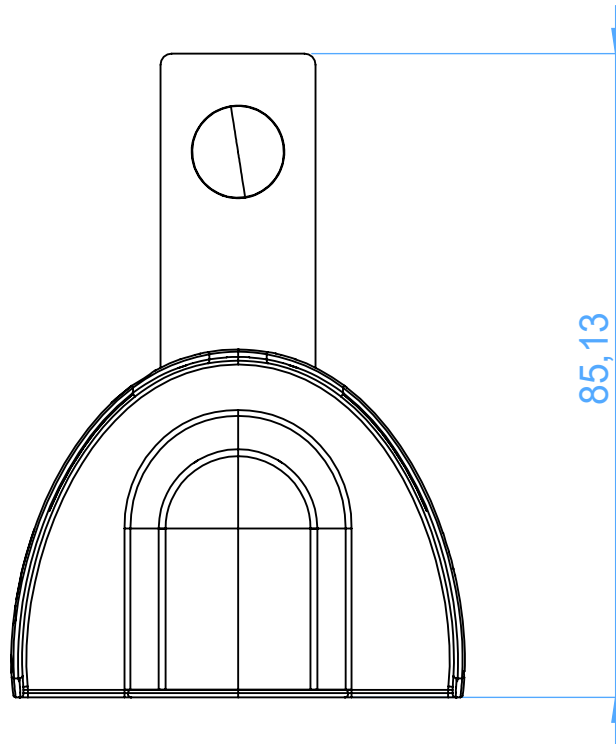

2807-U1 -
Non-perforated stainless-PERMA-LOCK /Portaimpronta non forati-
PERMA-LOCK
UPPER

SCALE 1:1