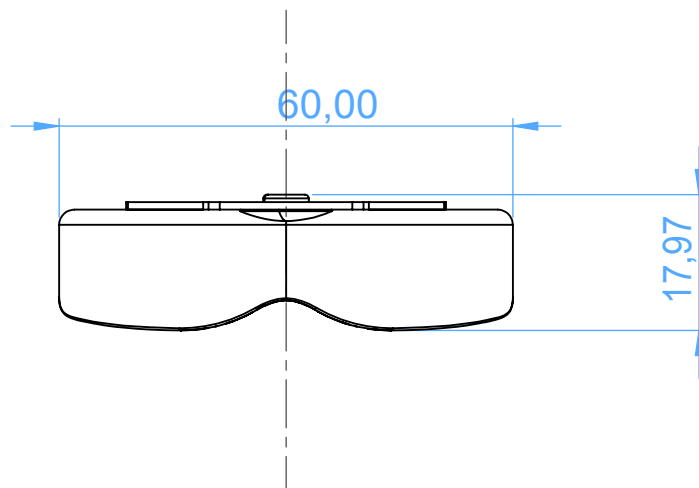

2807-U1 -
Non-perforated stainless-PERMA-LOCK /Portaimpronta non forati-
PERMA-LOCK
UPPER

SCALE 1:1