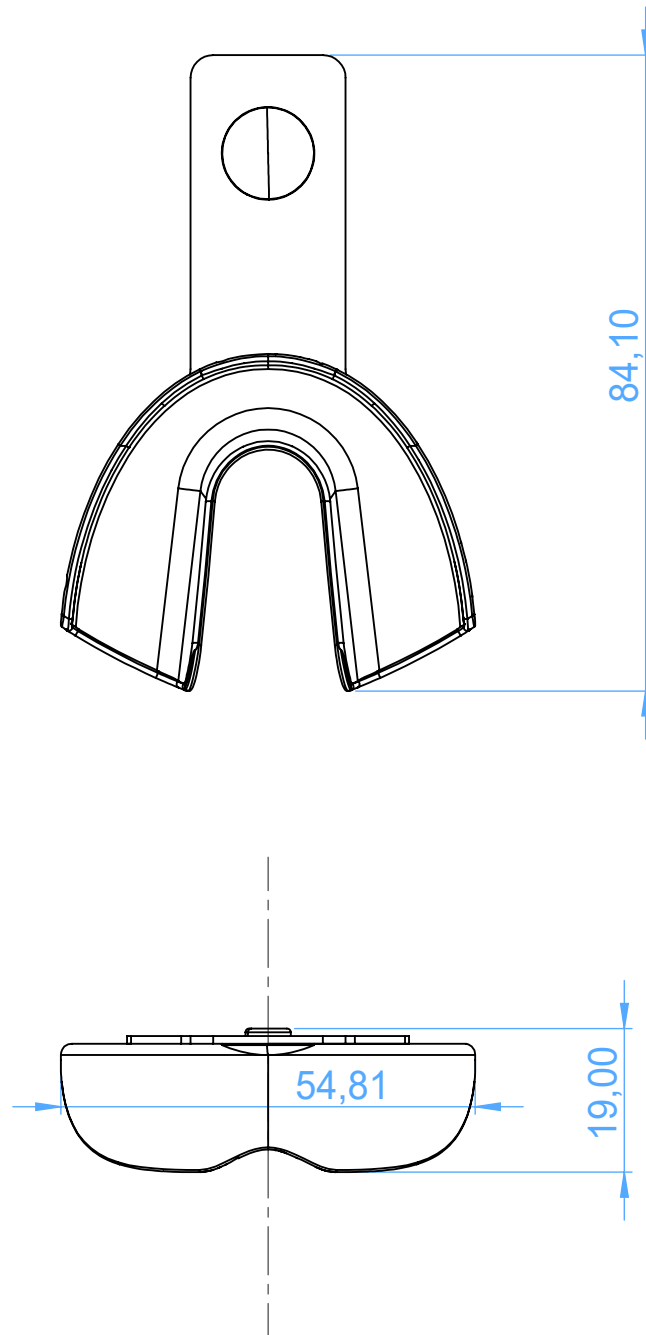

2807-L1 -
Non-perforated stainless-PERMA-LOCK/Portaimpronta non forati-
PERMA-LOCK
LOWER

SCALE 1:1