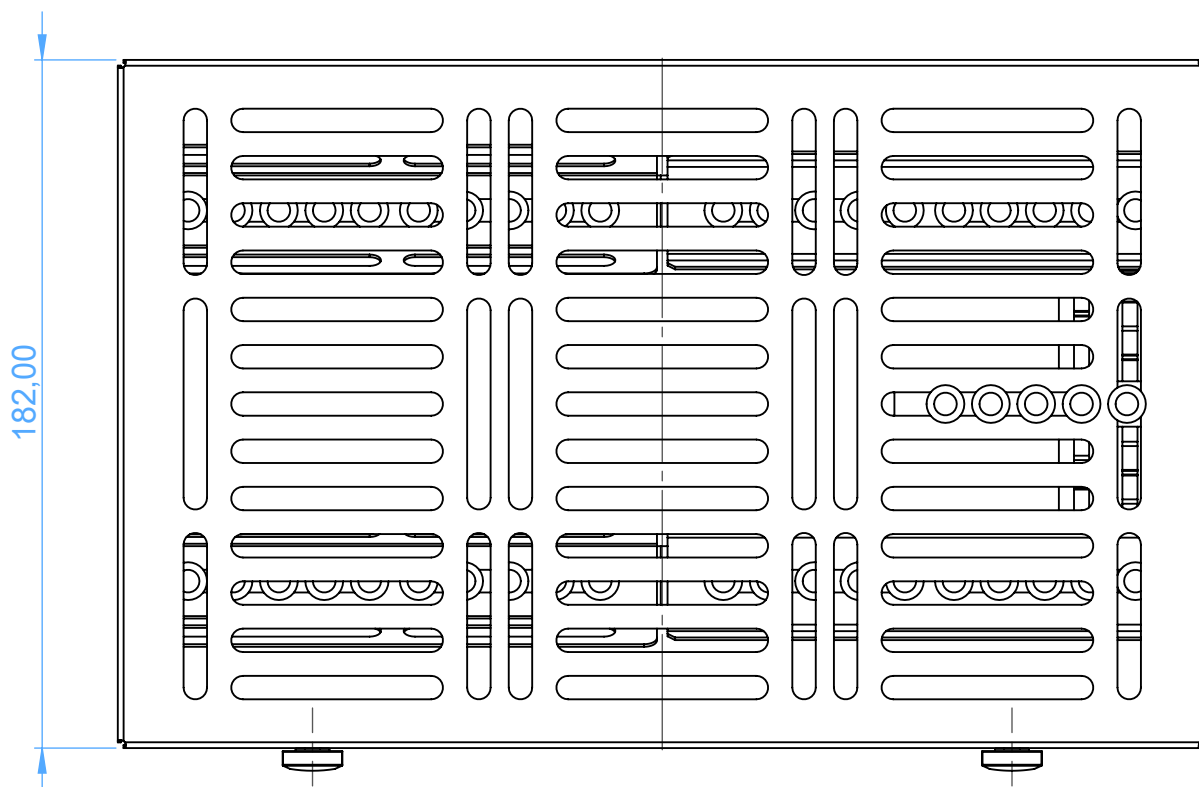

2780-1R - STAINLESS STEEL INSTRUMENT CASSETTES/Cassette Portastrumenti in Acciaio Inox

with Red silicone insert frame
for 20 instruments

SCALE 1:2