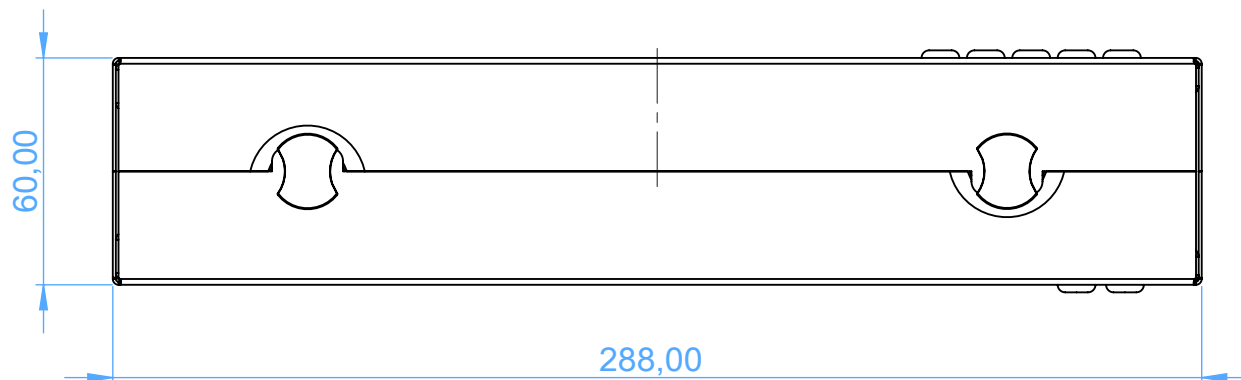

2780-1R - STAINLESS STEEL INSTRUMENT CASSETTES/Cassette Portastrumenti in Acciaio Inox

with Red silicone insert frame
for 20 instruments

SCALE 1:2