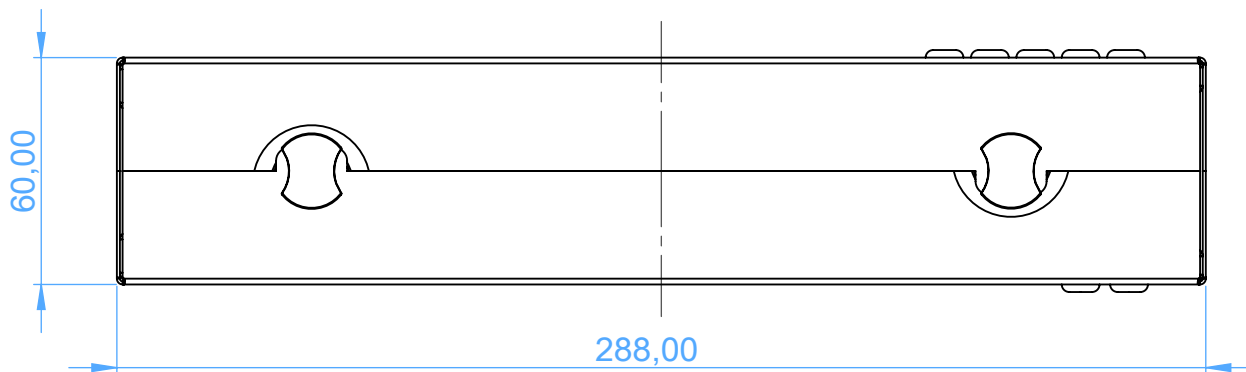

2780-1B - STAINLESS STEEL INSTRUMENT CASSETTES/Cassette Portastrumenti in Acciaio Inox

with Blue silicone insert frame
for 20 instruments

SCALE 1:2