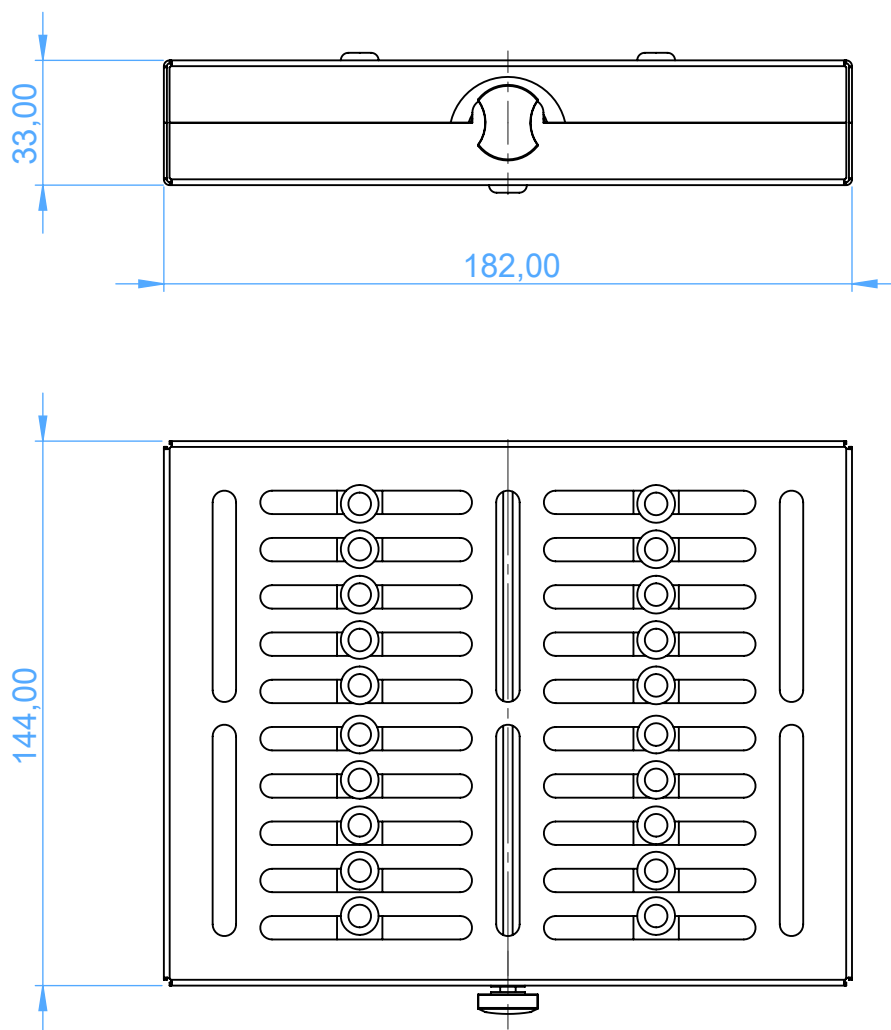

# 2771-1L - STAINLESS STEEL INSTRUMENT CASSETTES/Cassette Portastrumenti in Acciaio Inox

with Lilac silicone insert frame  
for 10 instruments

SCALE 1:2