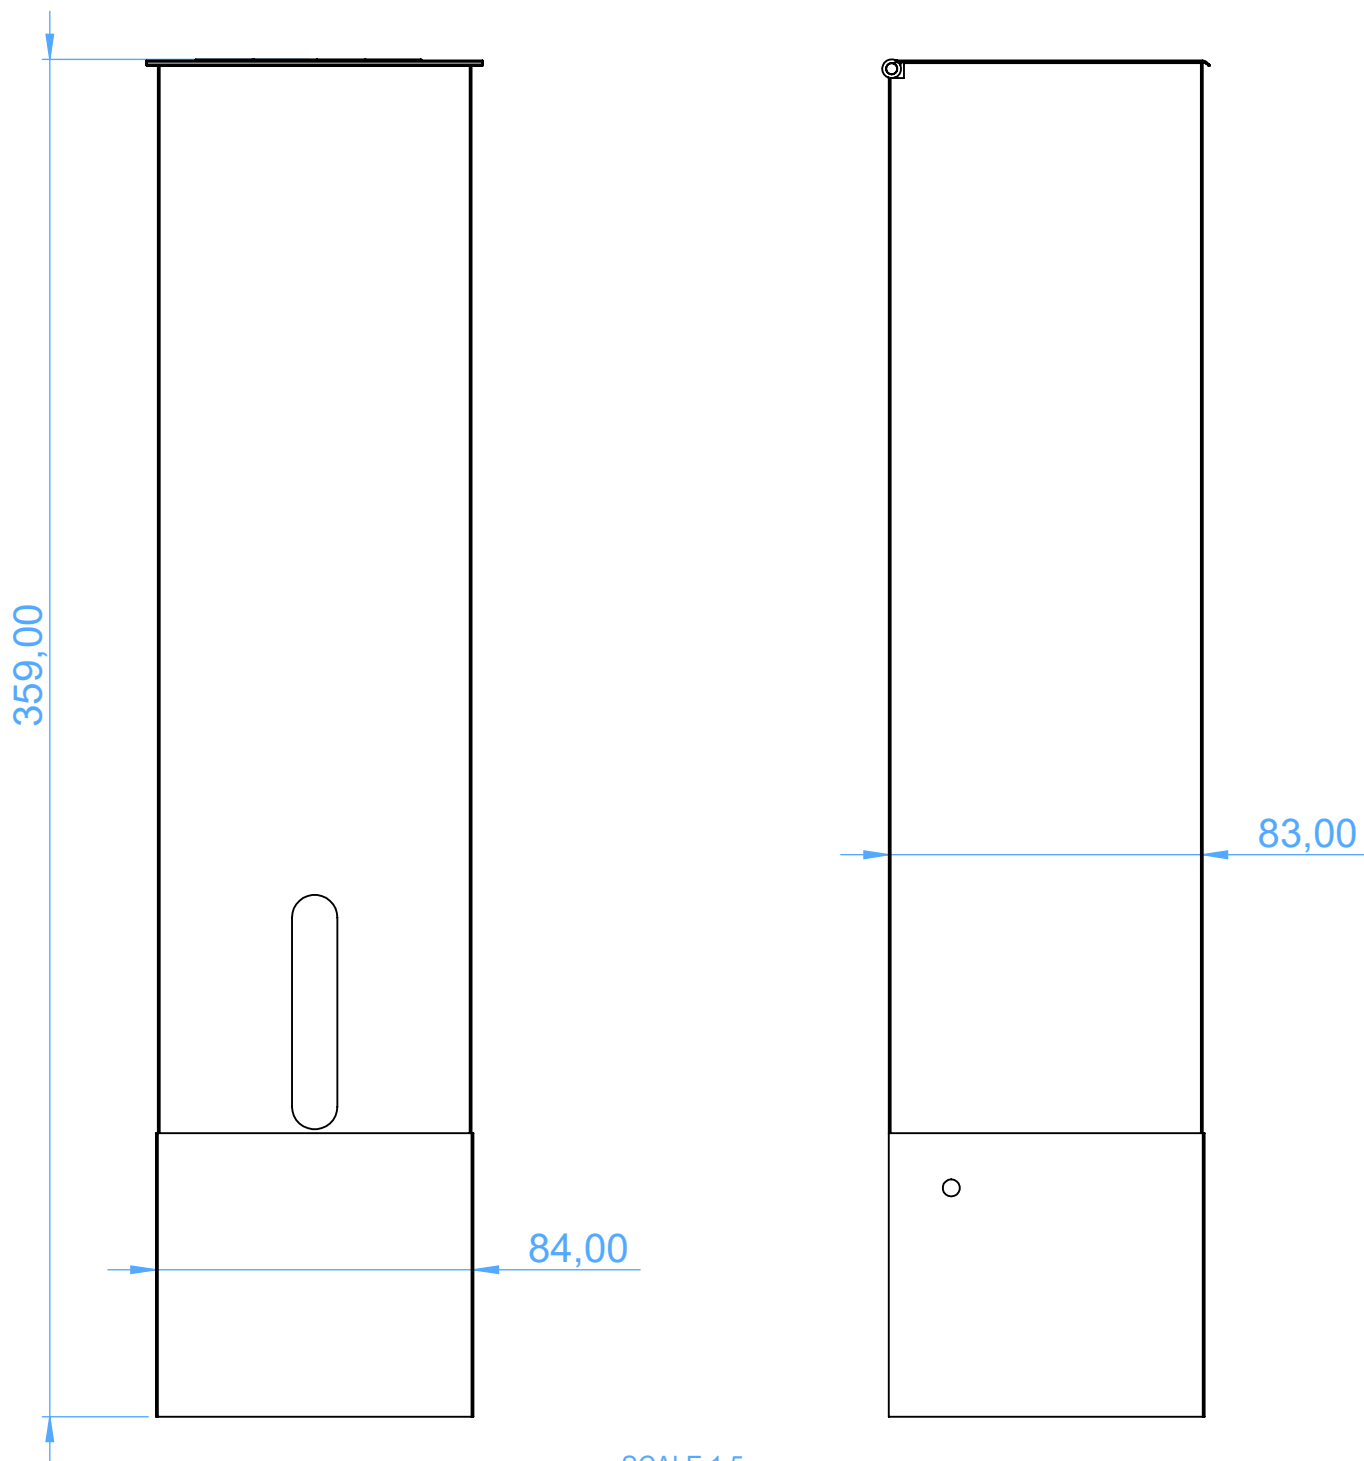

2750-2 - Drinking cup dispensers/Distributori per bicchieri

White

SCALE 1:5