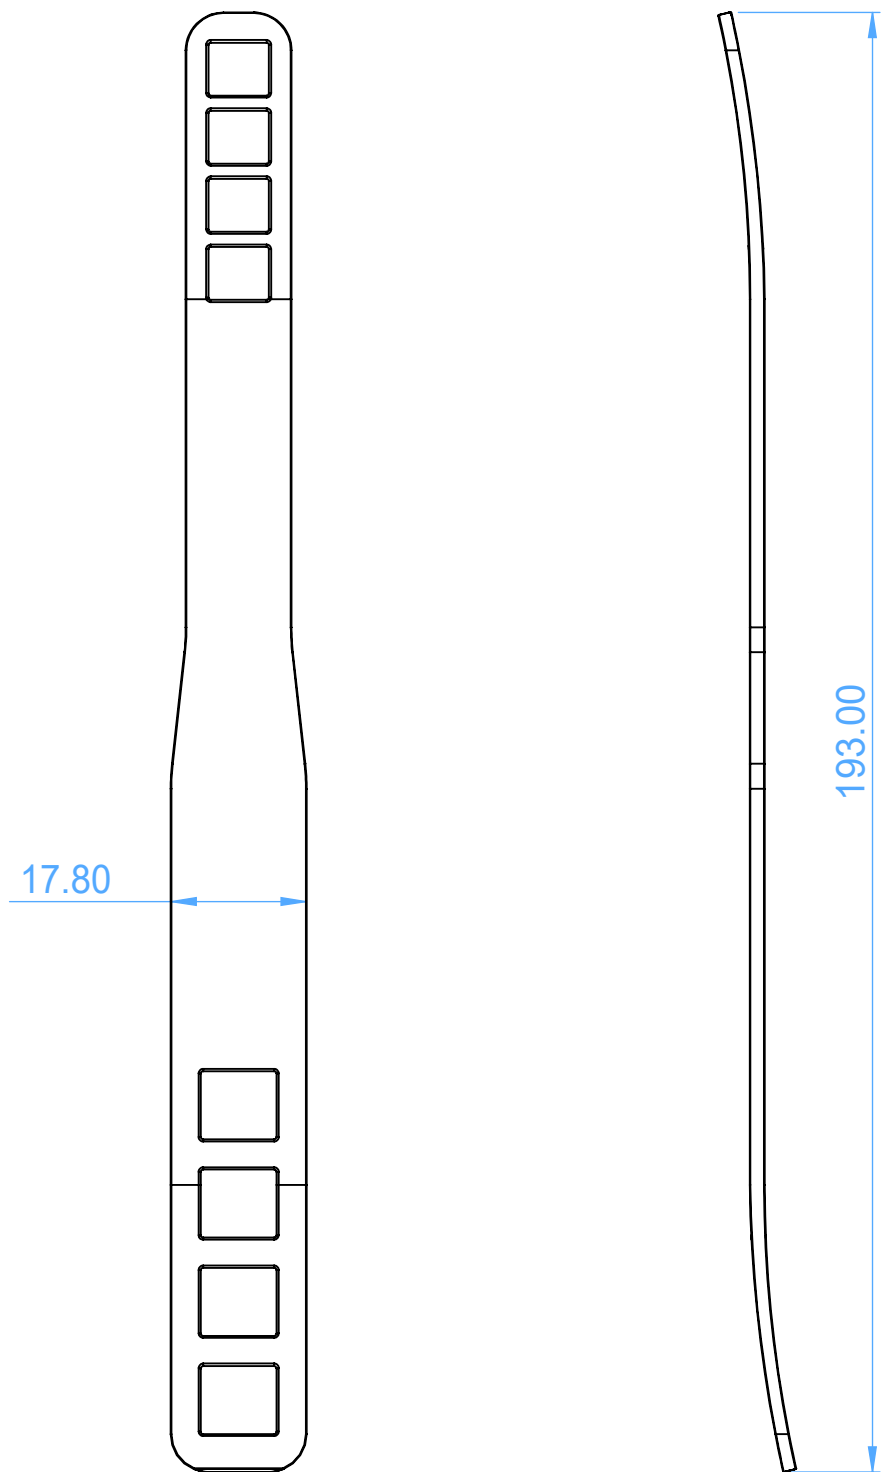

2608 Retractors - Brünings

Scale 1:1