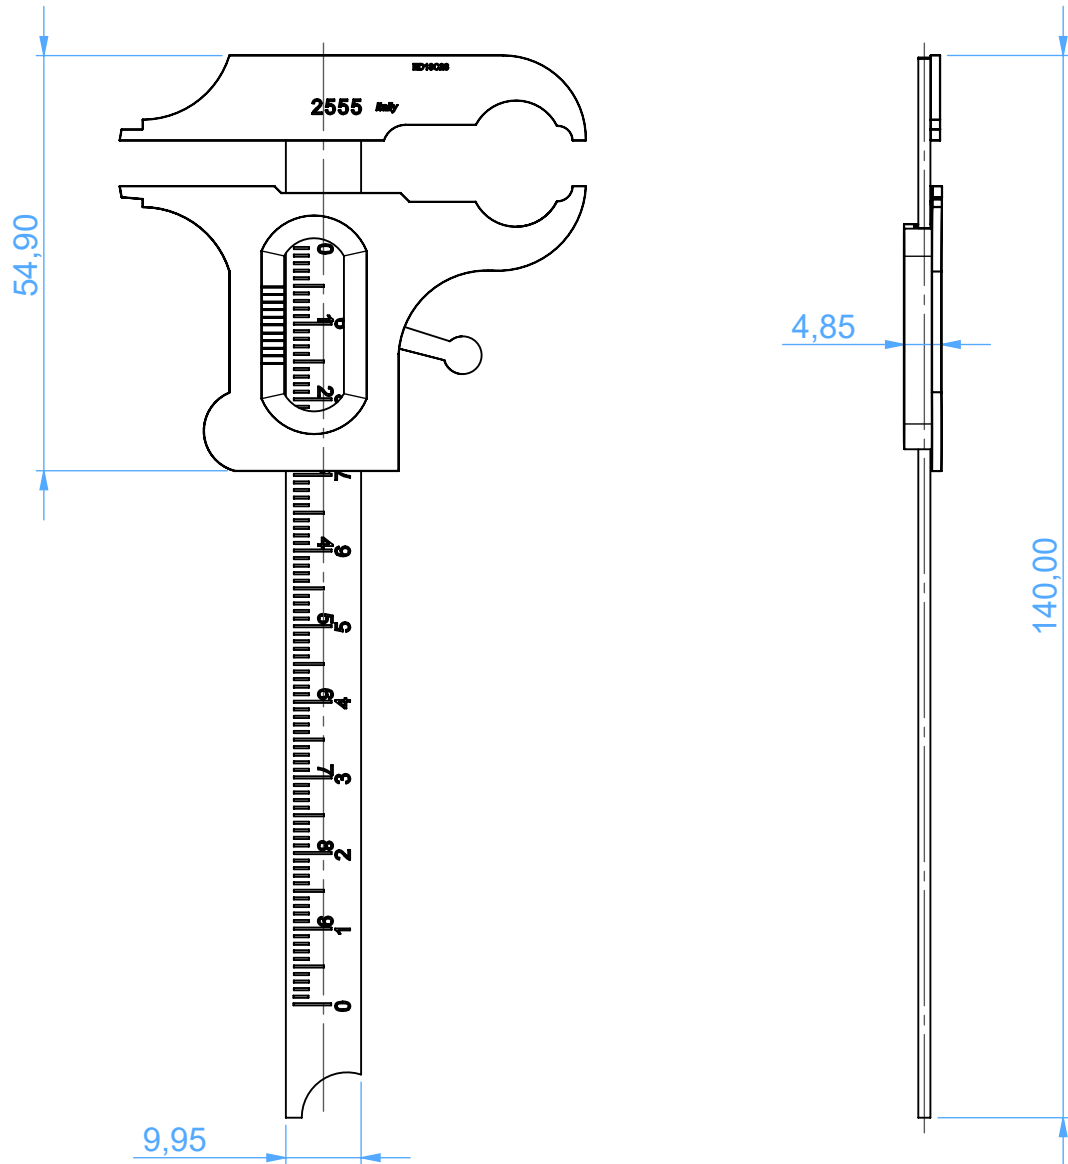

2555 Crown instruments
decimal calipers

Boley
14 cm

Scale 1:1

measuring range: 0-100 mm
(indicative measures)