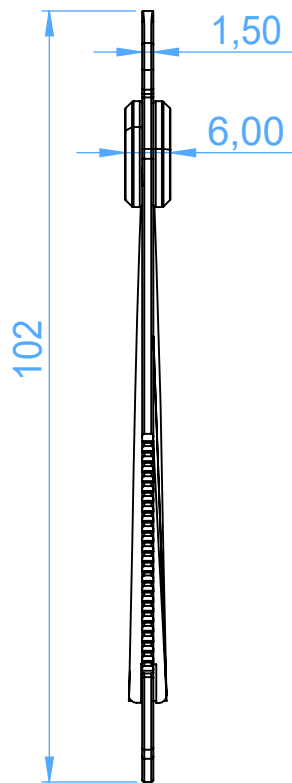

2550-2 Crown instruments

Iwanson
for metal

Scale 1:1