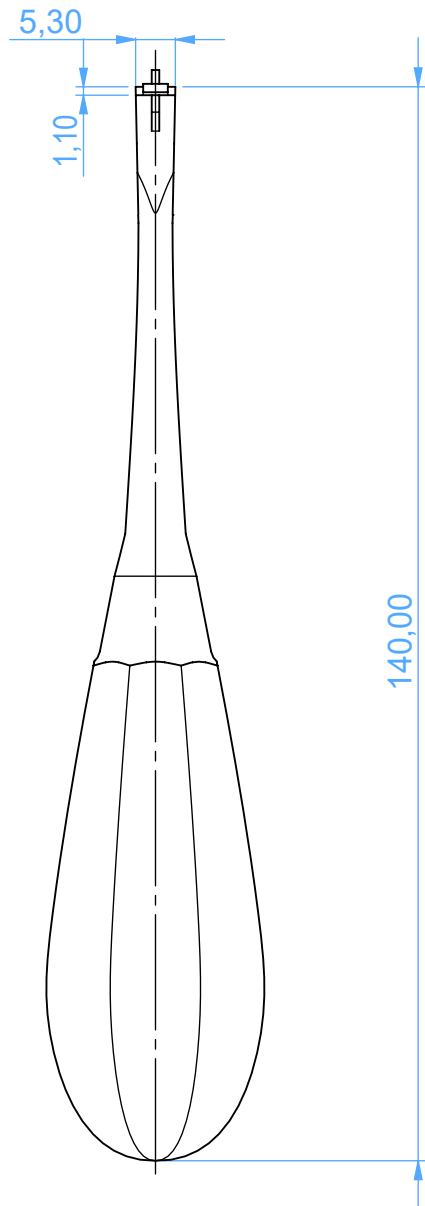

2340-3 Crown instruments

crown spreaders

3

Scale 1:1