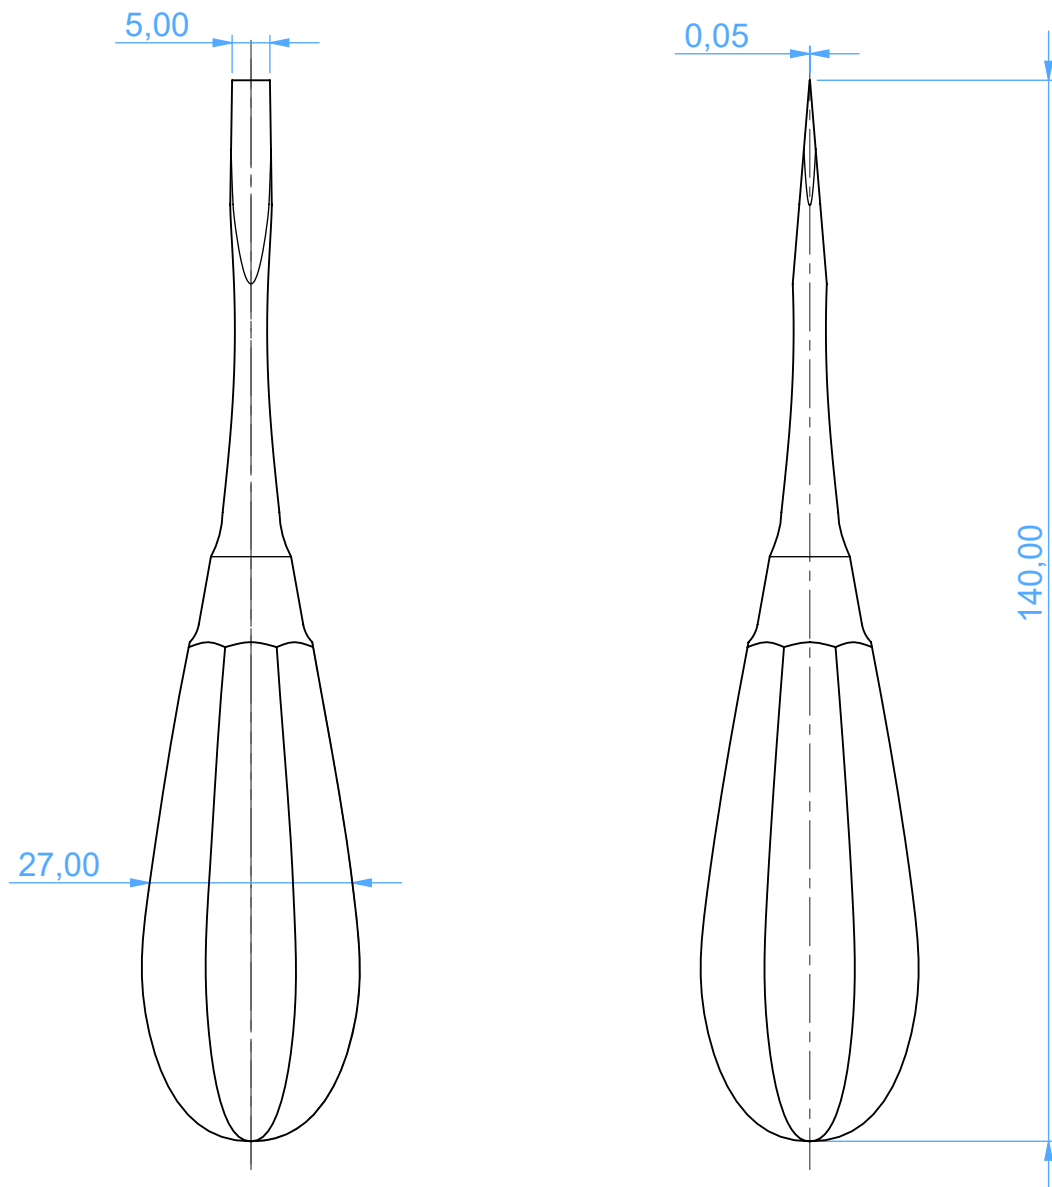

2340-0 Crown instruments

crown spreaders

0

Scale 1:1