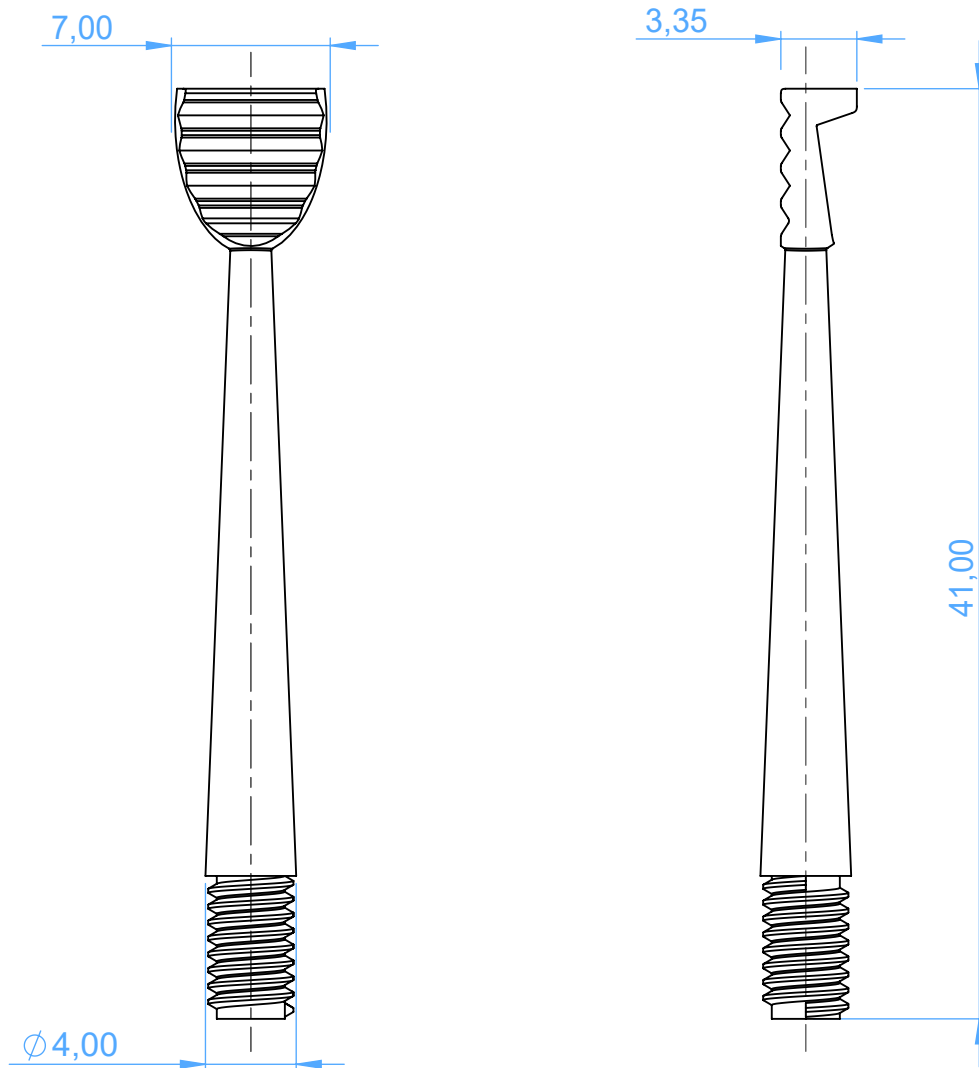

2307 Crown instruments
spare tips

Scale 3:1