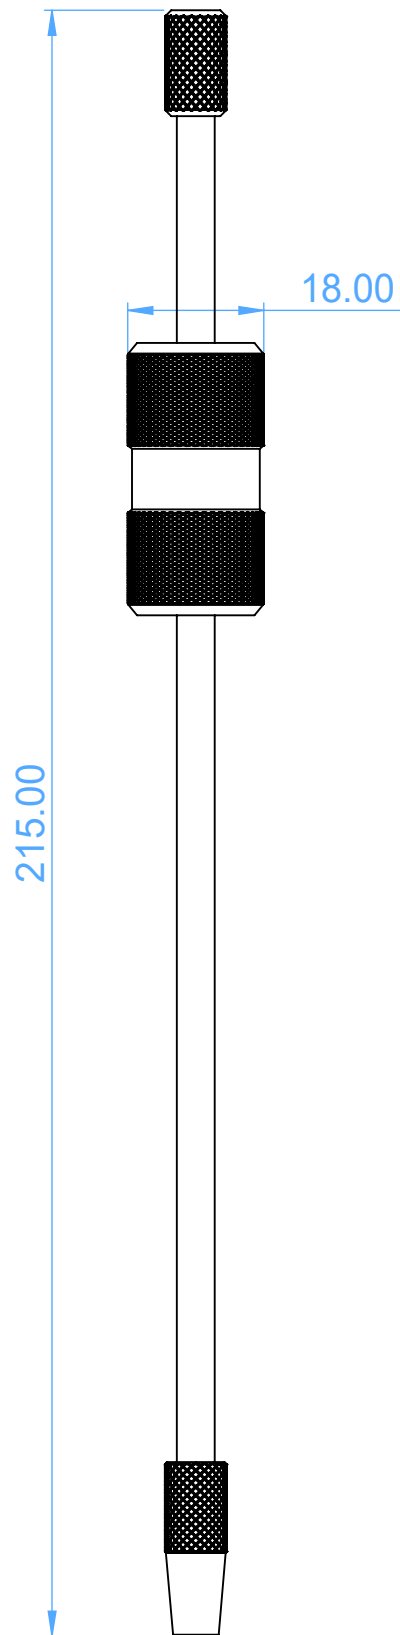

2300-S Crown instruments - Crown remover complete with tips single ended
Handle + 2 tips

Scale 1:1