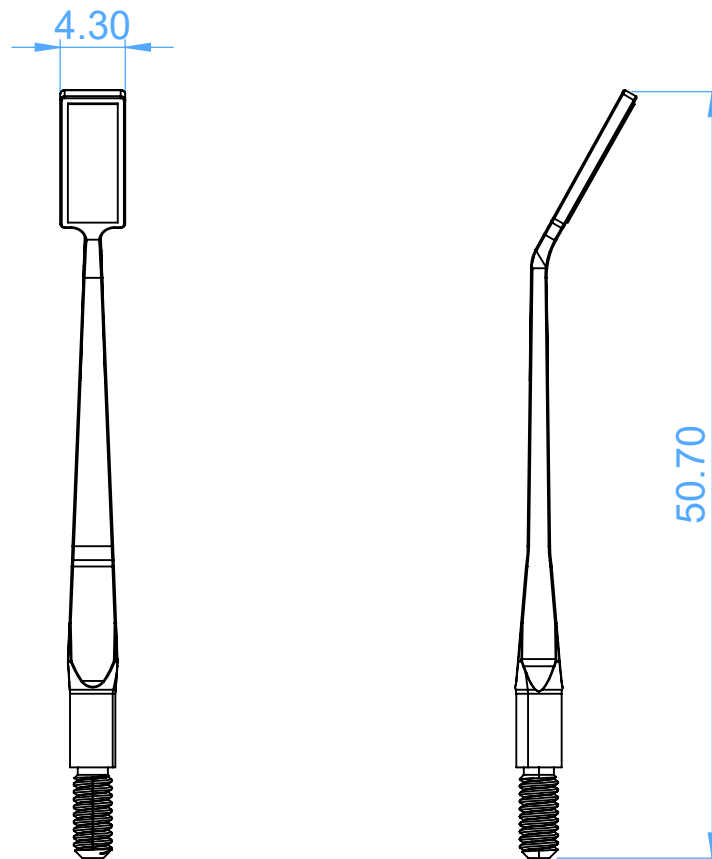

2240-4 Simple stem Mouth Mirrors - Plane Micro
9 x 3 mm

Scale 2:1