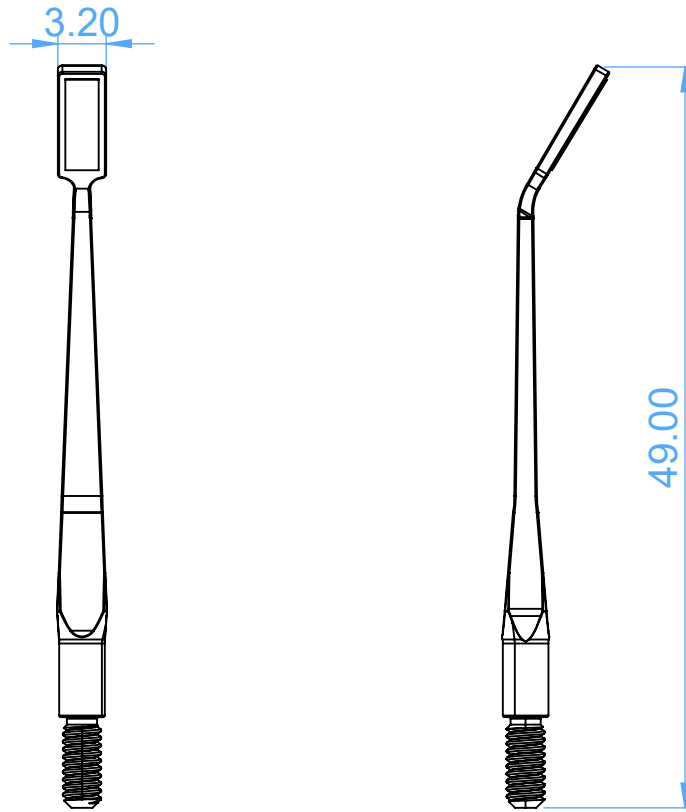

2240-3 Simple stem Mouth Mirrors - Plane Micro
7 x 2 mm

Scale 2:1