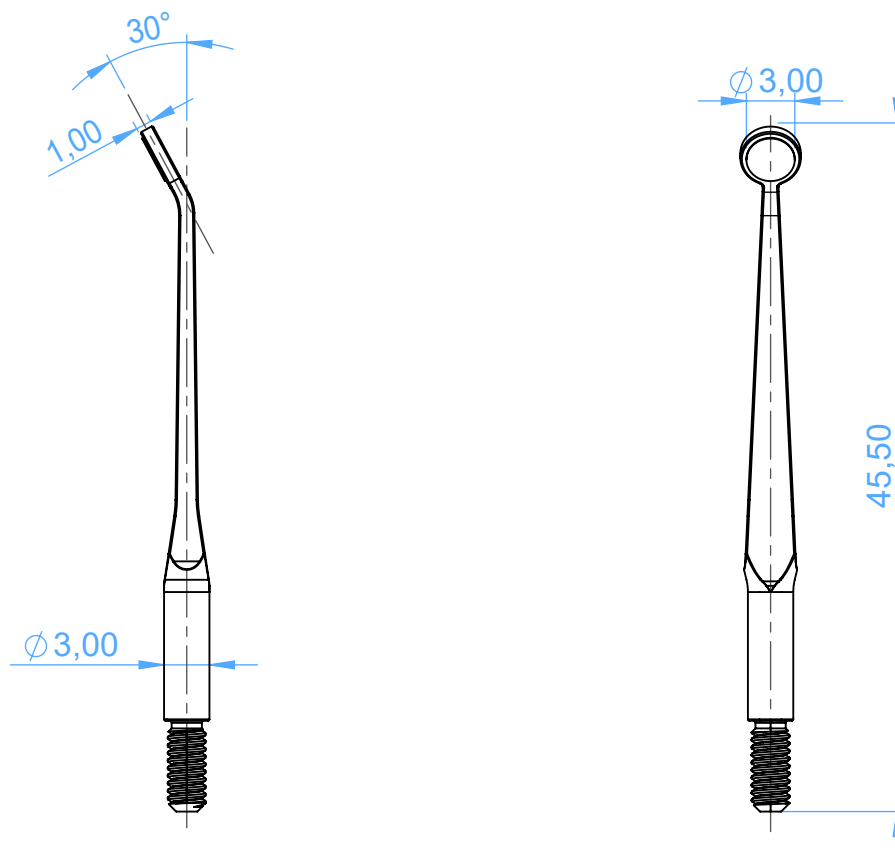

2240-1 - SIMPLE STEM MOUTH MIRRORS / Specchietti per Bocca

Ø3 mm plane micro

SCALE 2:1