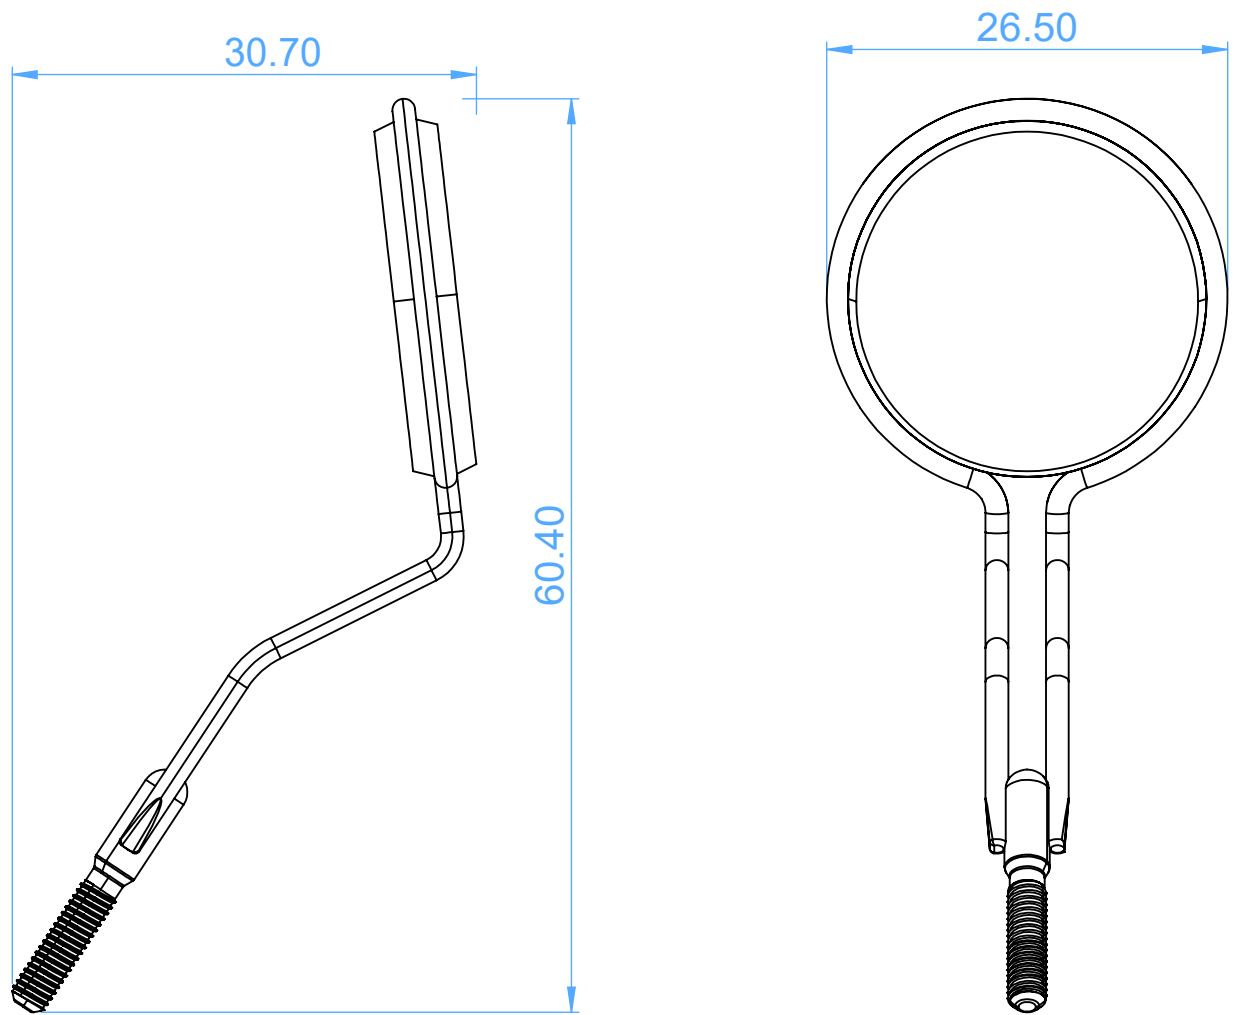

2231-5CS Simple stem Mouth Mirrors - Plane double sided

∅ 24 mm

Scale 2:1