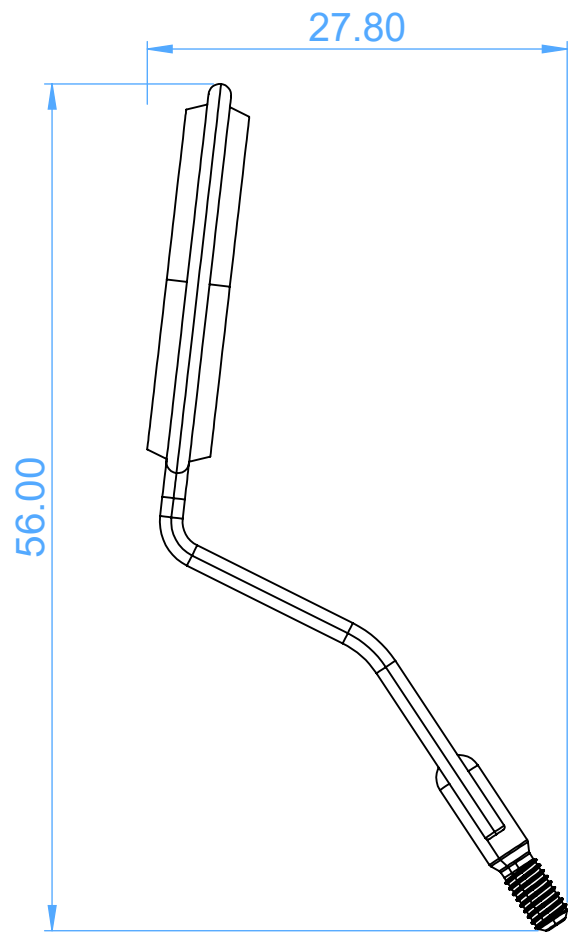

2230-5 Simple stem Mouth Mirrors - Plane double sided

Ø 24 mm

Scale 2:1