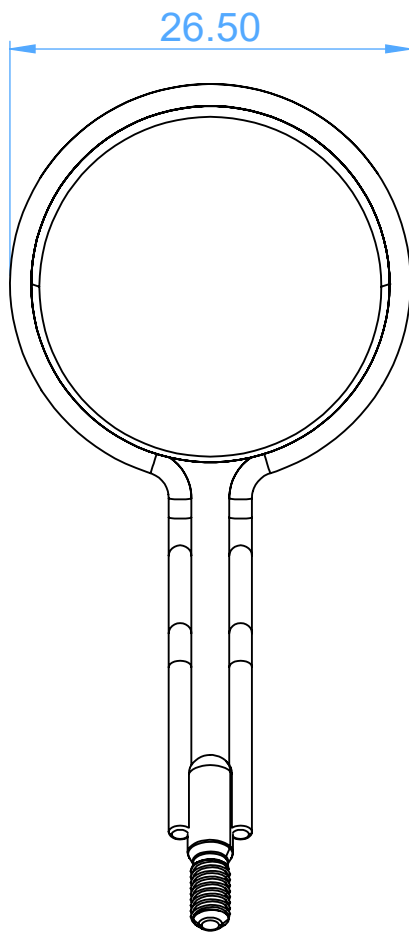

2230-5 Simple stem Mouth Mirrors - Plane double sided

Ø 24 mm

Scale 2:1