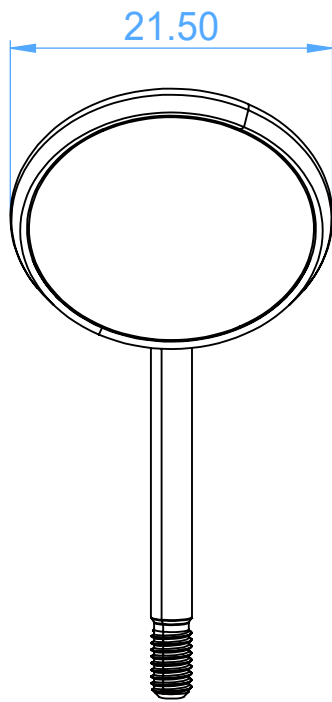

2221-4 Simple stem Mouth Mirrors - Plane
Ø 22 mm Titanium

Scale 2:1