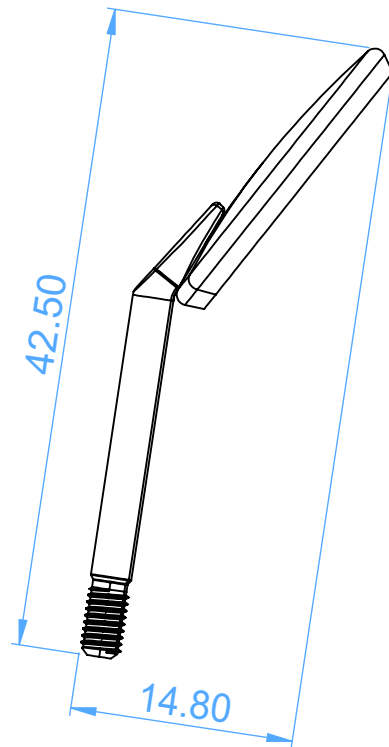

2221-4 Simple stem Mouth Mirrors - Plane
Ø 22 mm Titanium

Scale 2:1