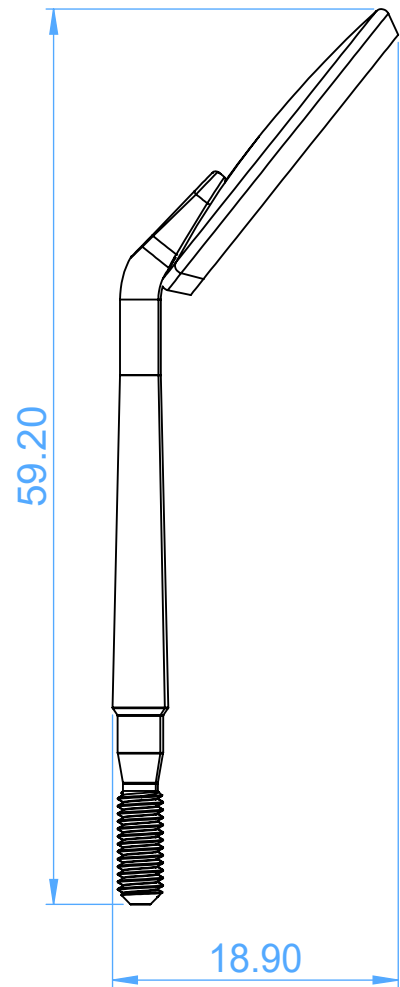

2211E-5 Cone-socket Mouth Mirrors - Magnifying

Scale 2:1