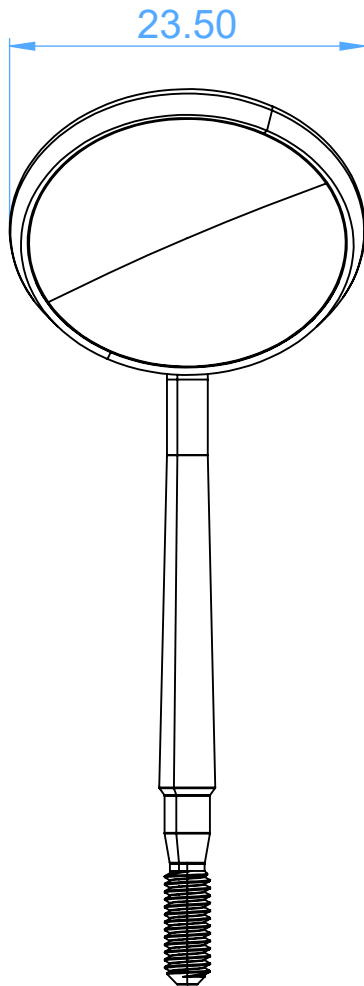

2211E-5 Cone-socket Mouth Mirrors - Magnifying

Scale 2:1