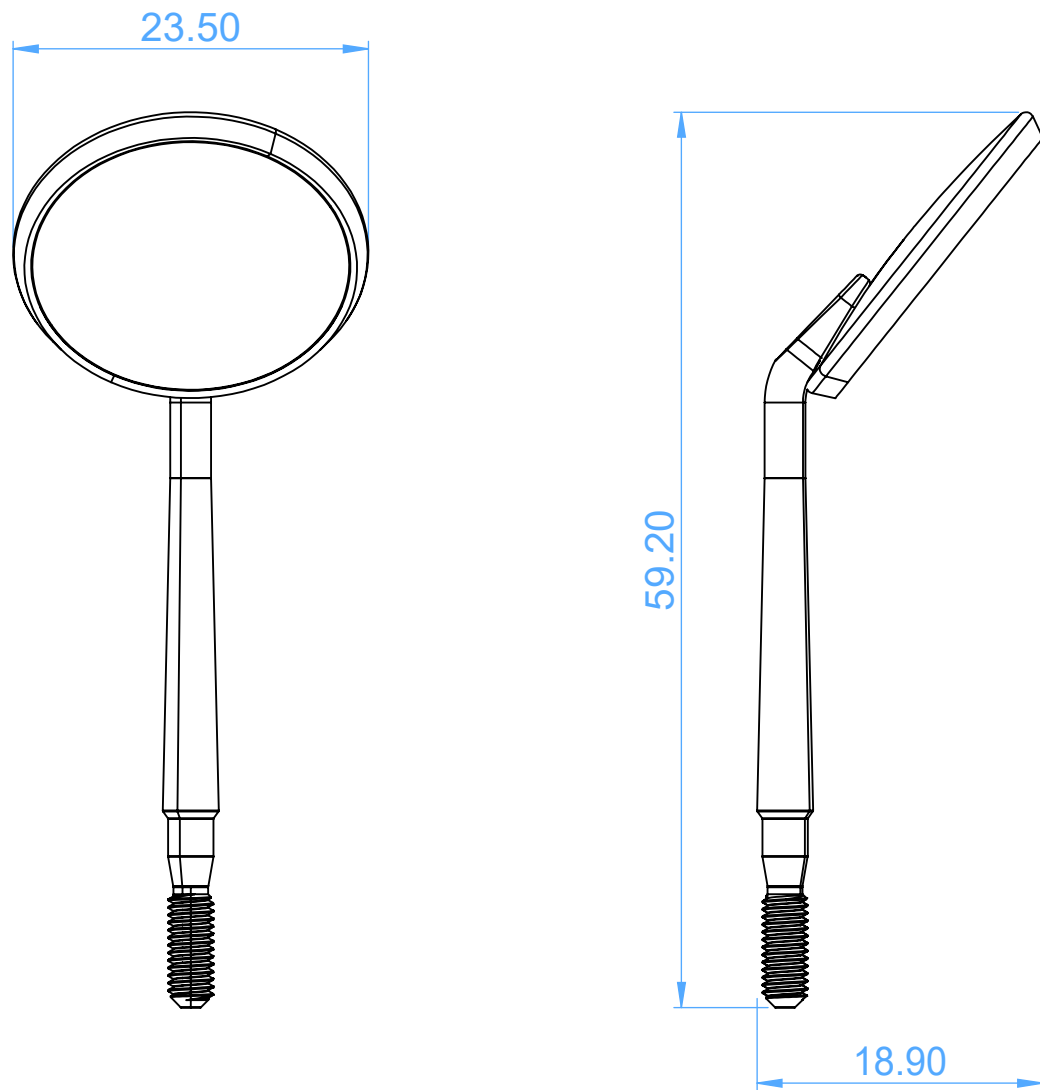

2210E-5 Cone-socket Mouth Mirrors - Plane

Scale 2:1