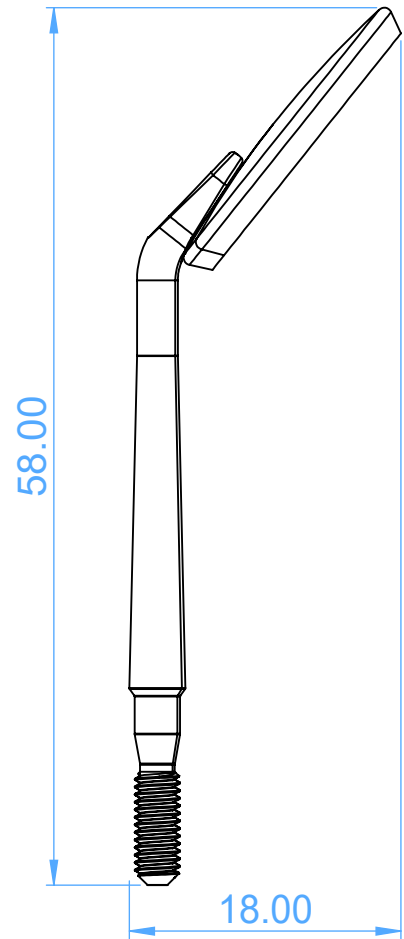

2210E-4 Cone-socket Mouth Mirrors - Plane

Scale 2:1