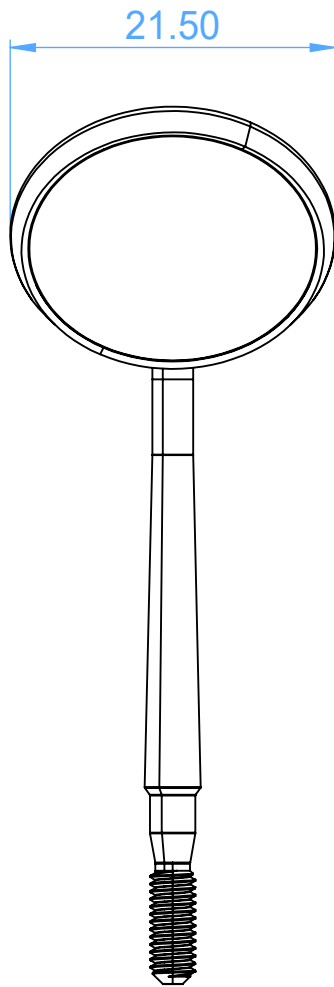

2210E-4 Cone-socket Mouth Mirrors - Plane

Scale 2:1