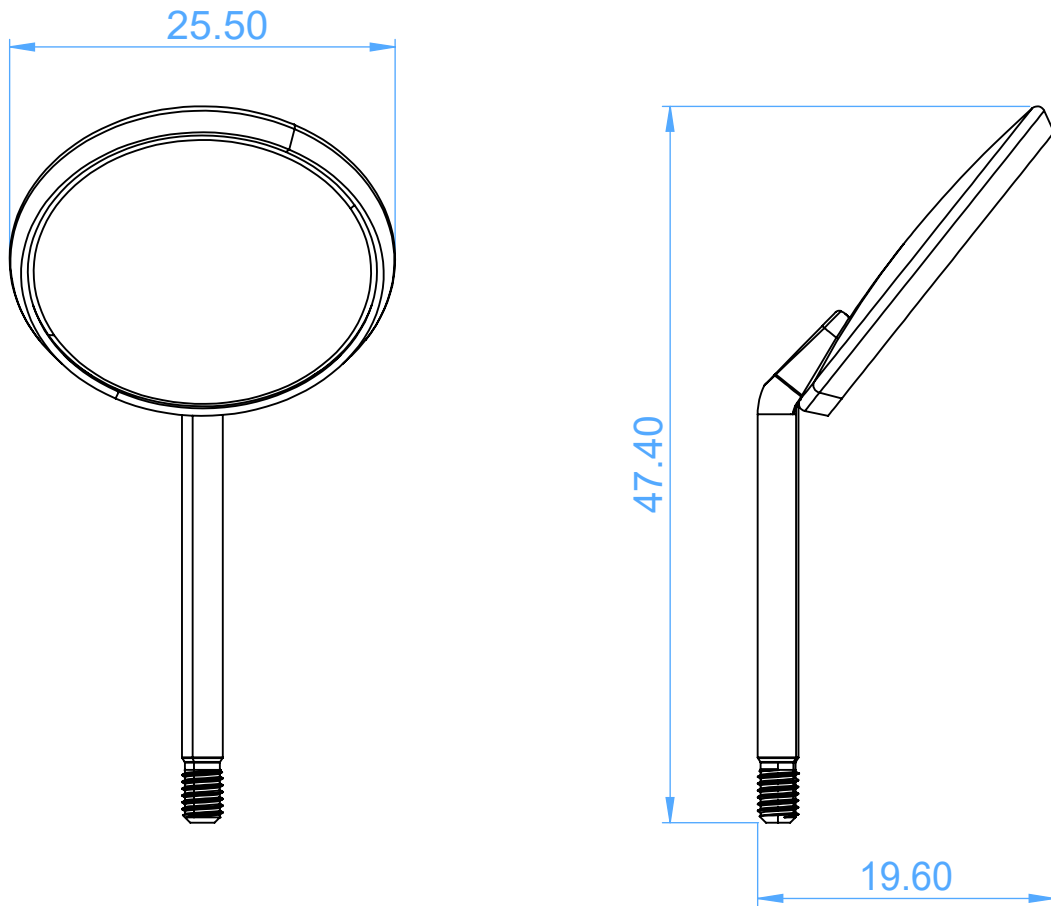

2200E-6 Simple stem Mouth Mirrors - Plane

Scale 2:1