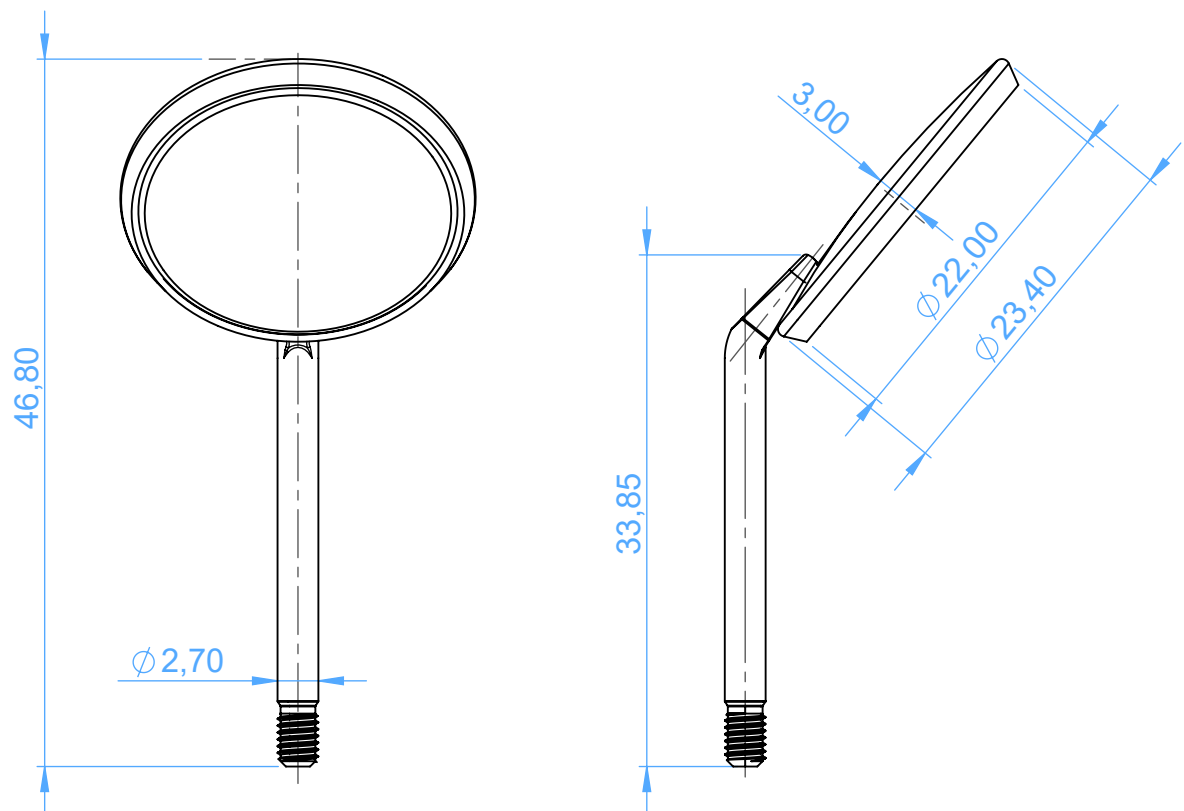

2200E-5 - SIMPLE STEM MOUTH MIRRORS/Specchietti per bocca

5  
Ø 24 mm  
plane

SCALE 2:1