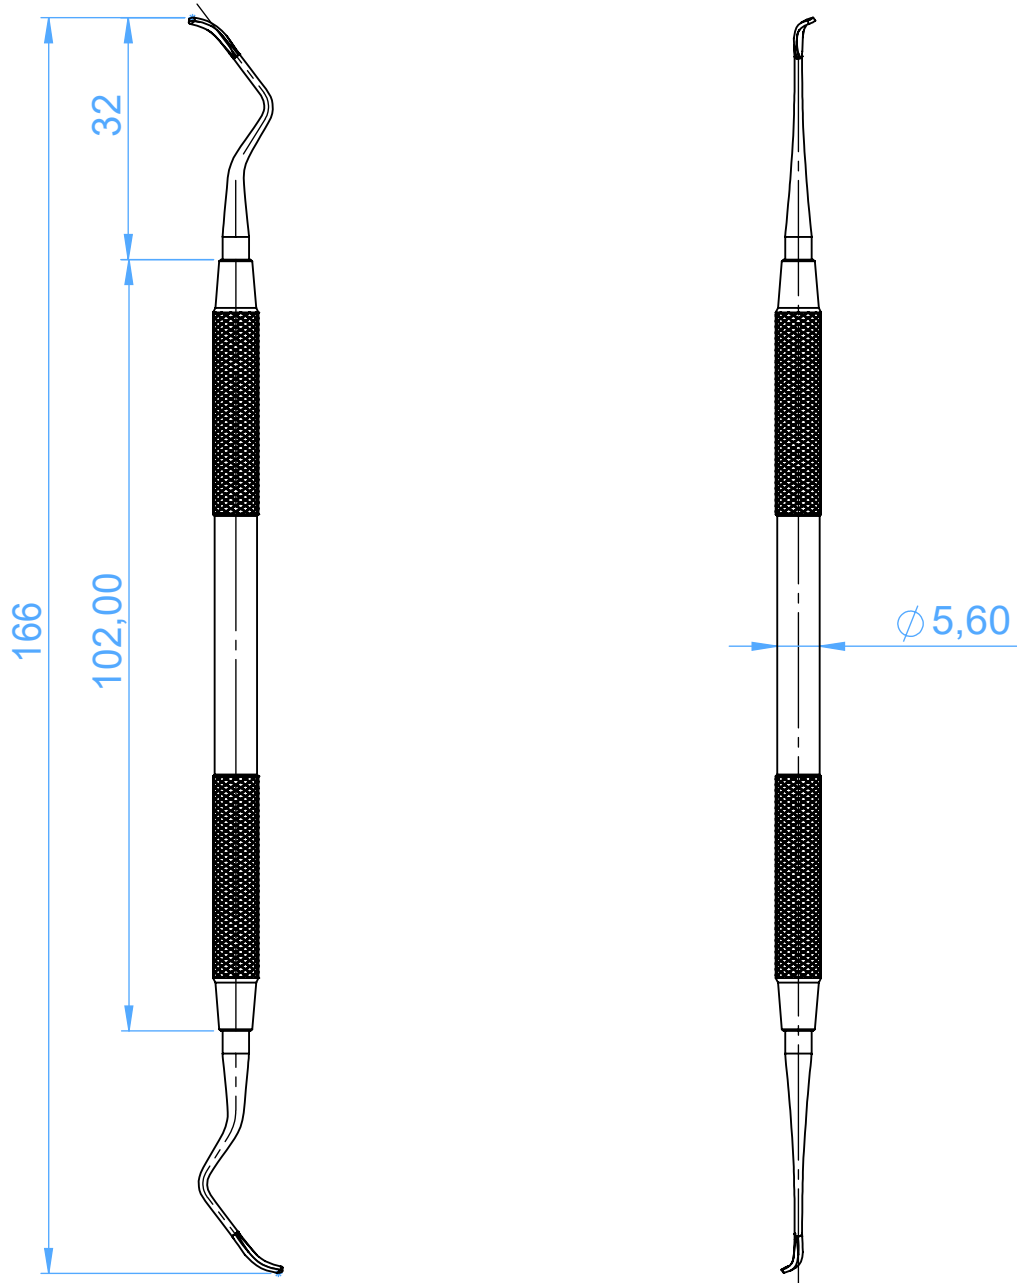

Curettes and Scalers

1825-14

13/14 Mc Call

Scale 1:1