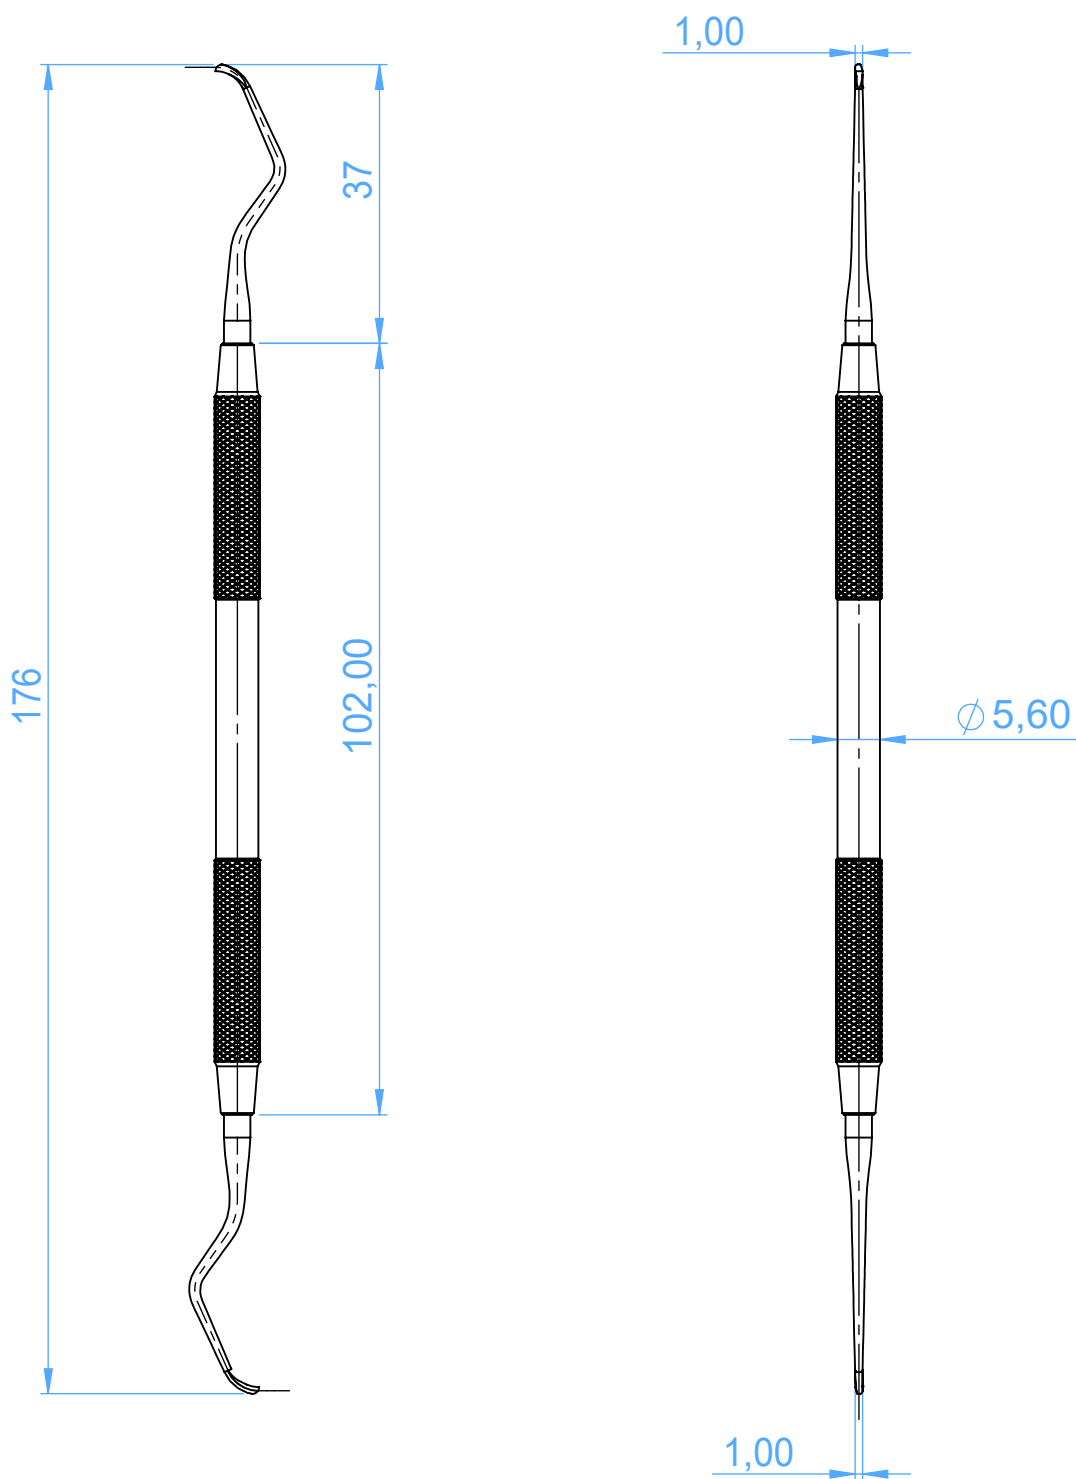

**1807-08MF -
Gracey
curettes - MF**

7/8 Gracey

Scale 1:1

ASA DENTAL
MAKE PEOPLE SMILE