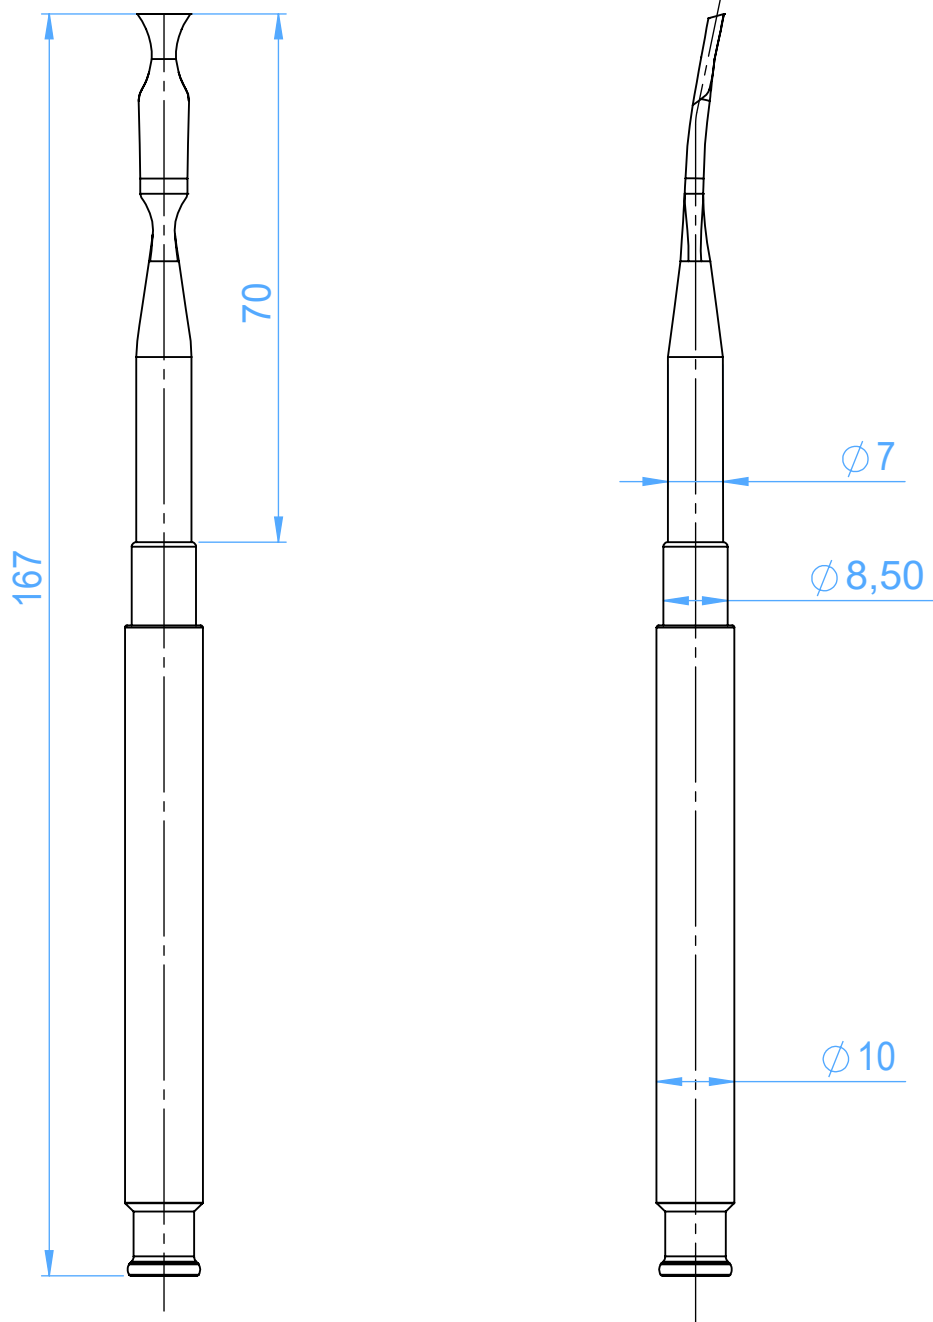

1800-2

Bone chisels and gouges

Scale 1:1