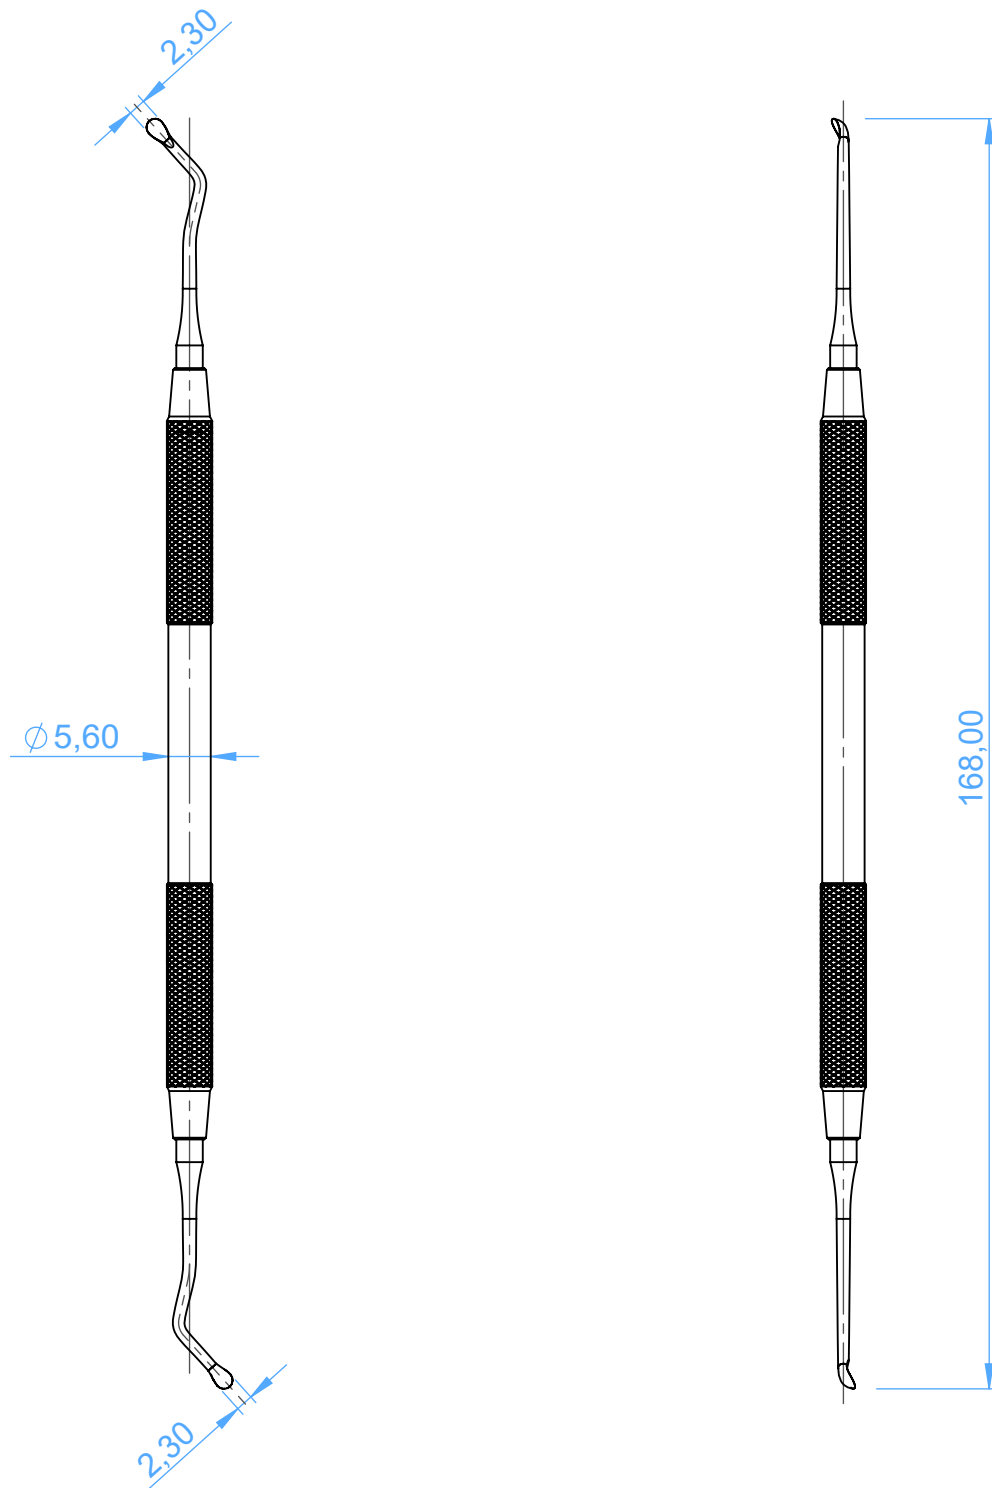

1706-19W Excavators - Oval Spoon

19W

Scale 1:1