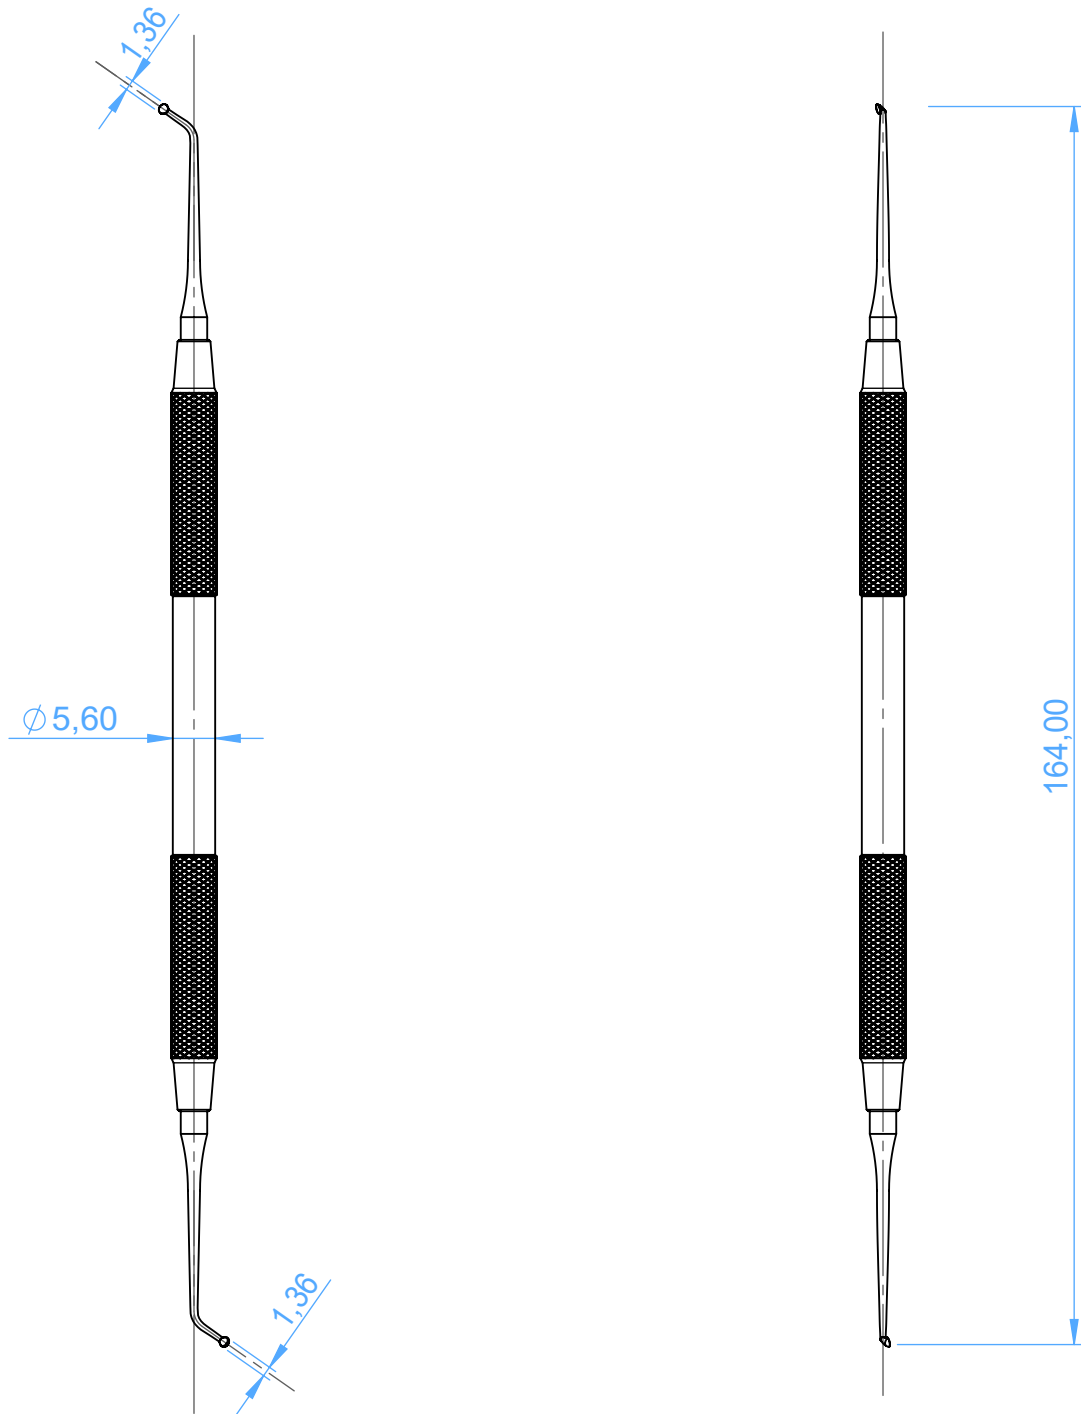

1702-6 Excavators - spoons

6

Scale 1:1