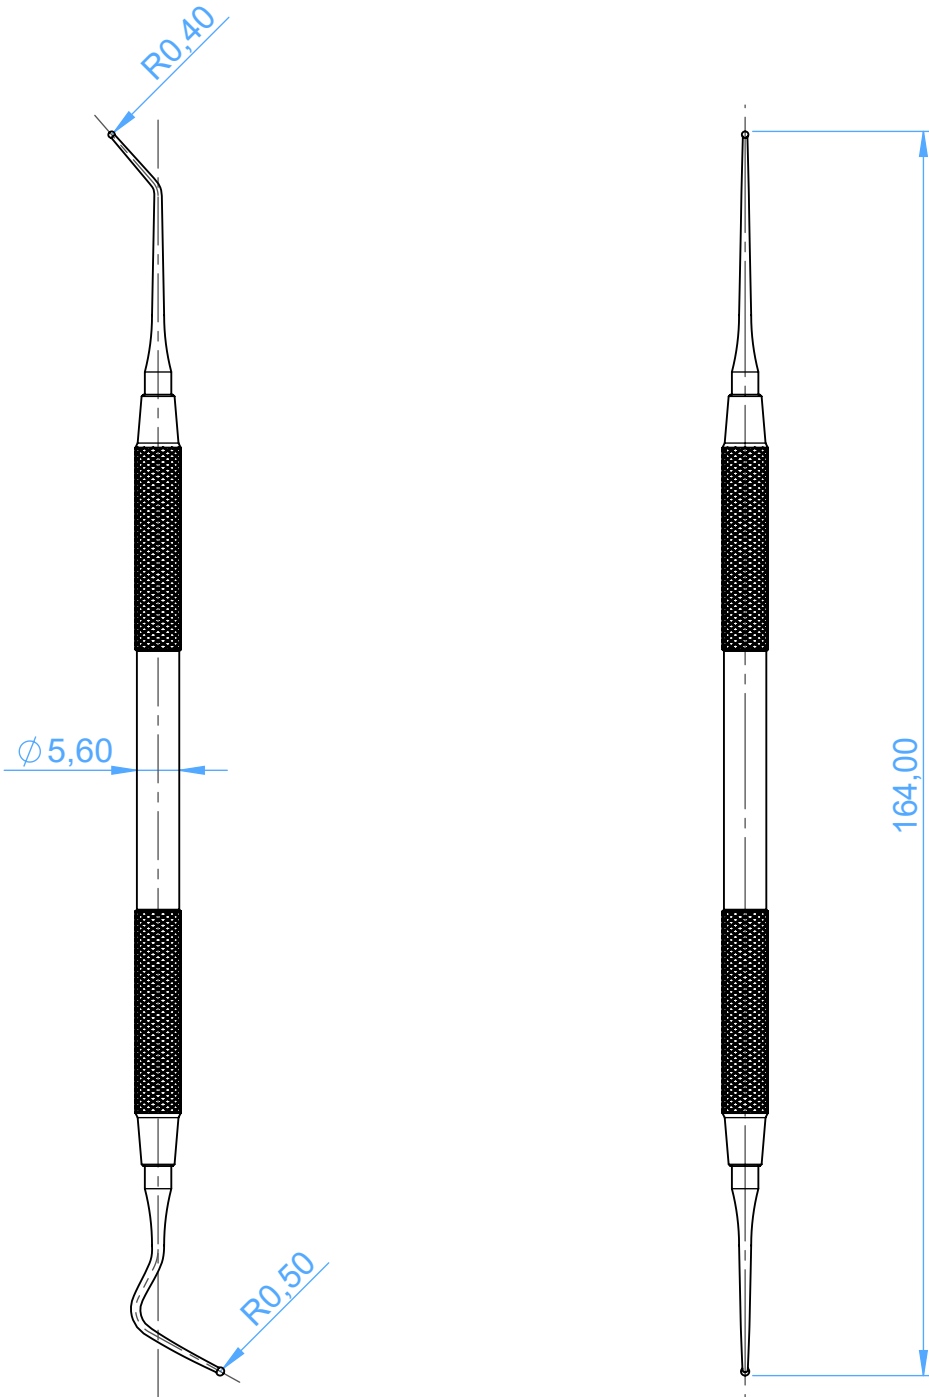

1302 Operative Instruments

Scale 1:1