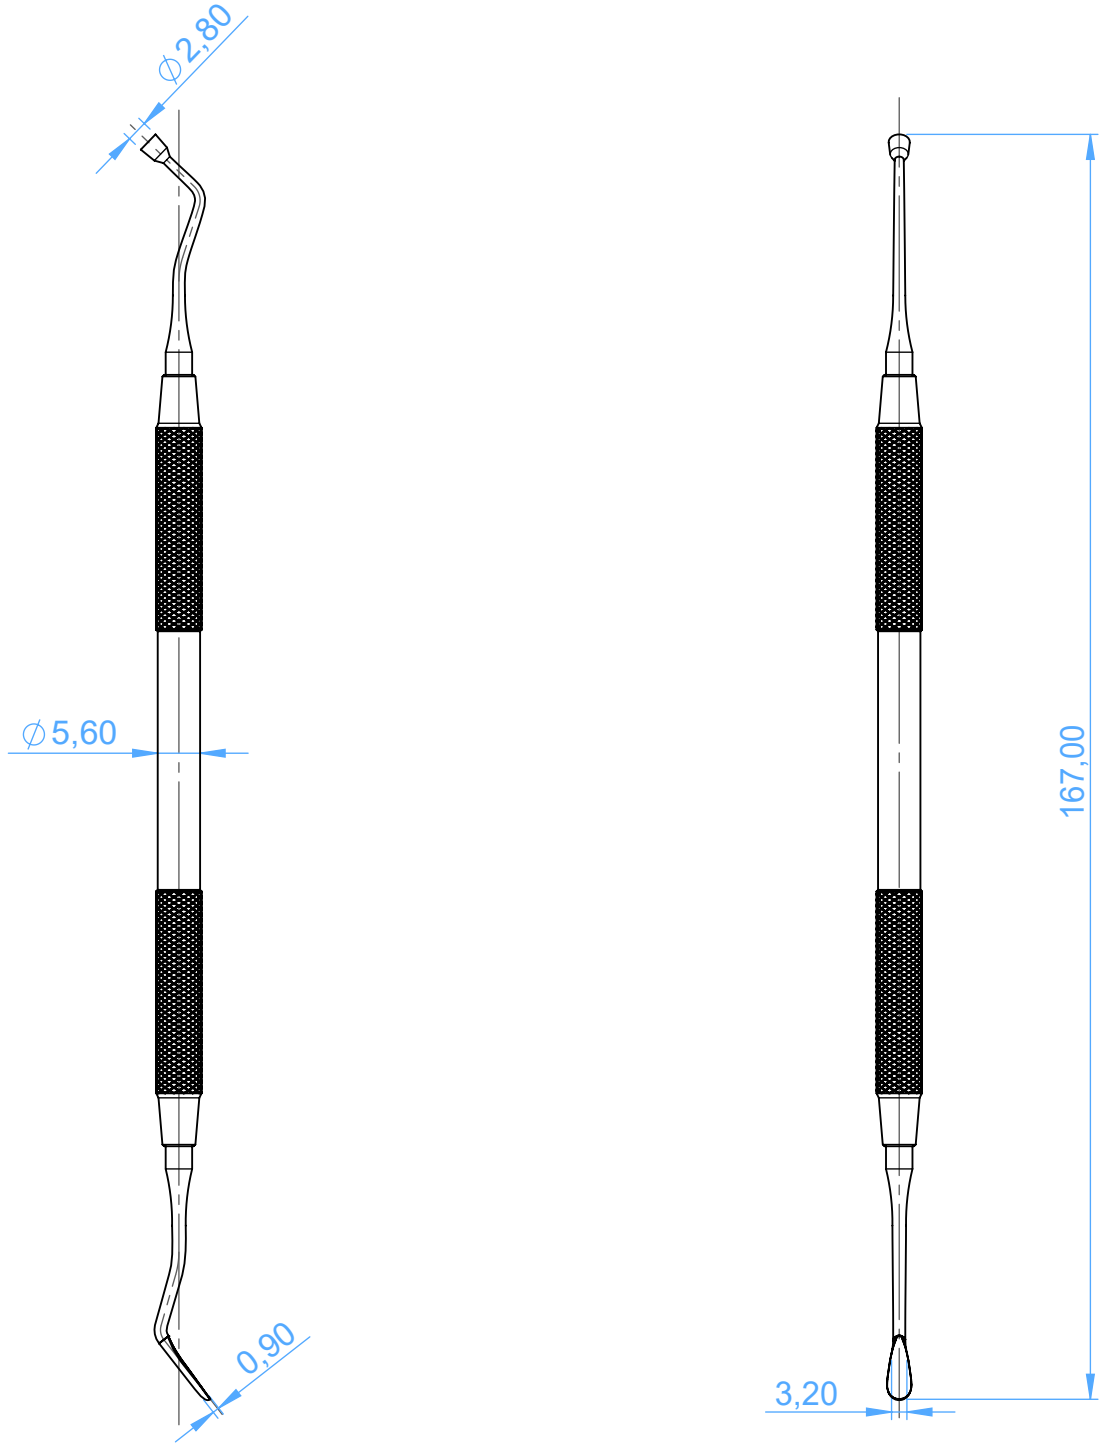

# 1216-3 Plastic filling instruments

3 Woodson

Scale 1:1