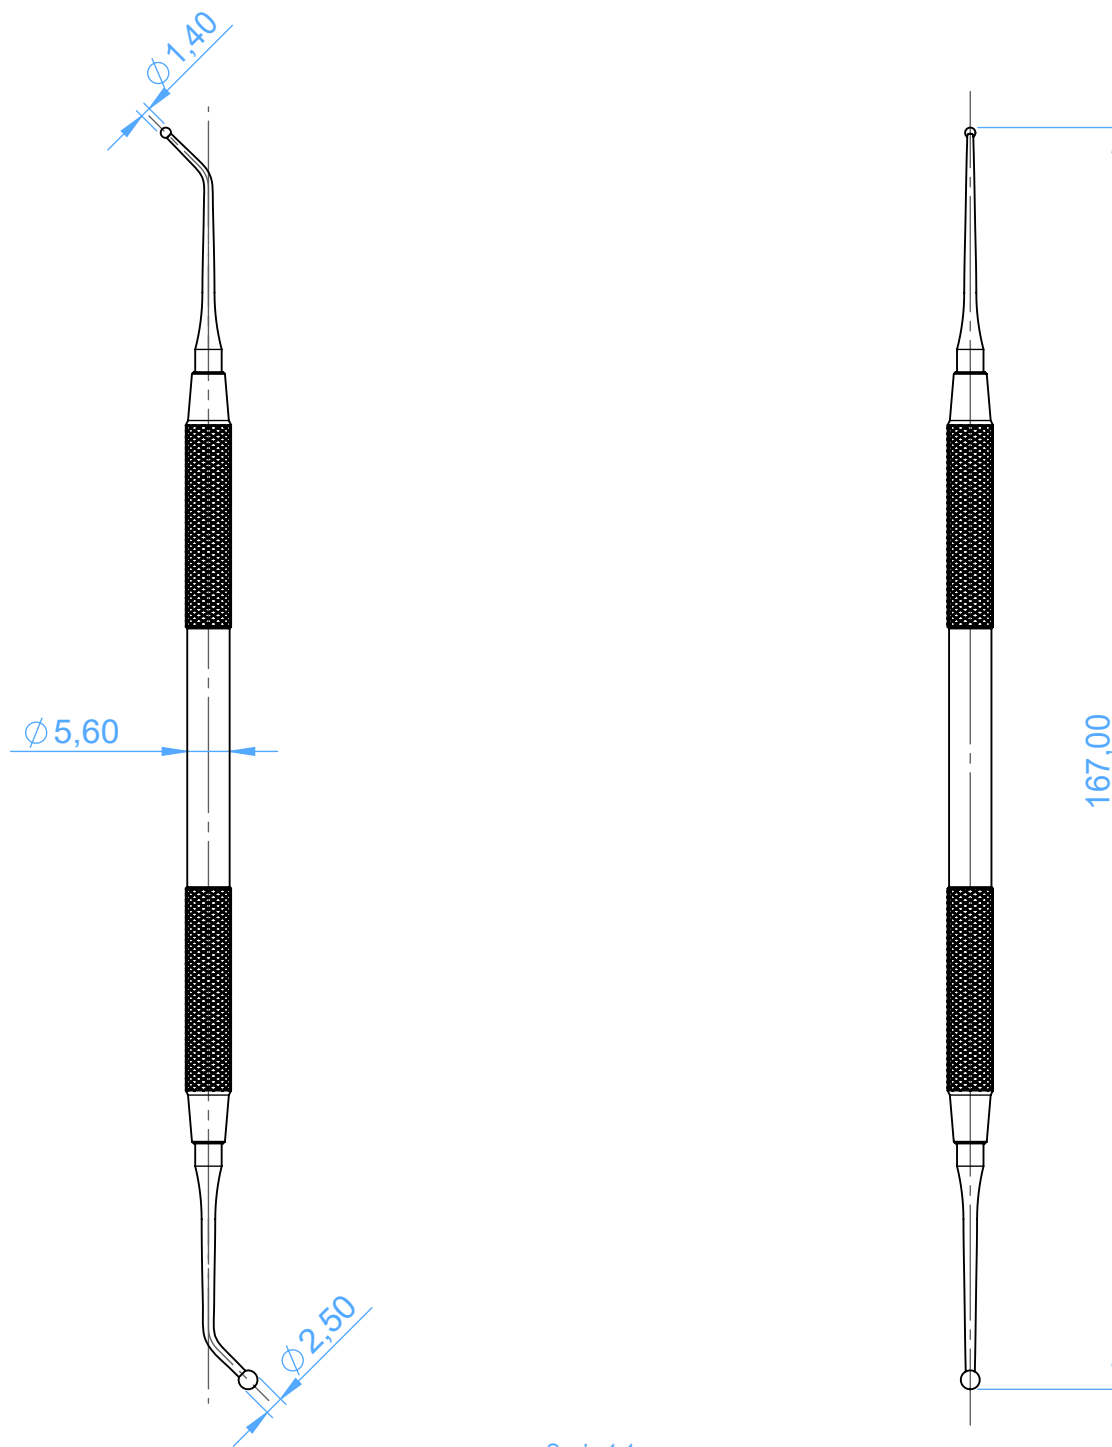

1215-18 Filling instruments - Burnishers

18 Ball

Scale 1:1