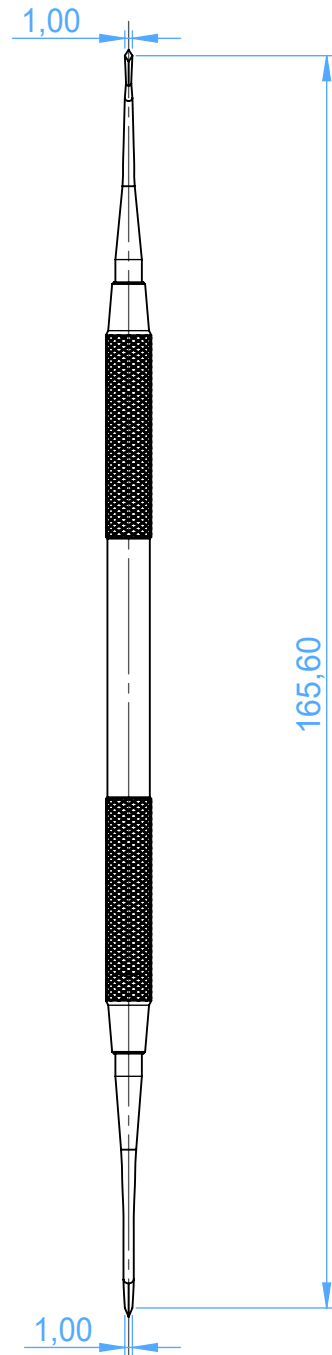

1211-0T Amalgam instruments

0T Tanner

Scale 1:1