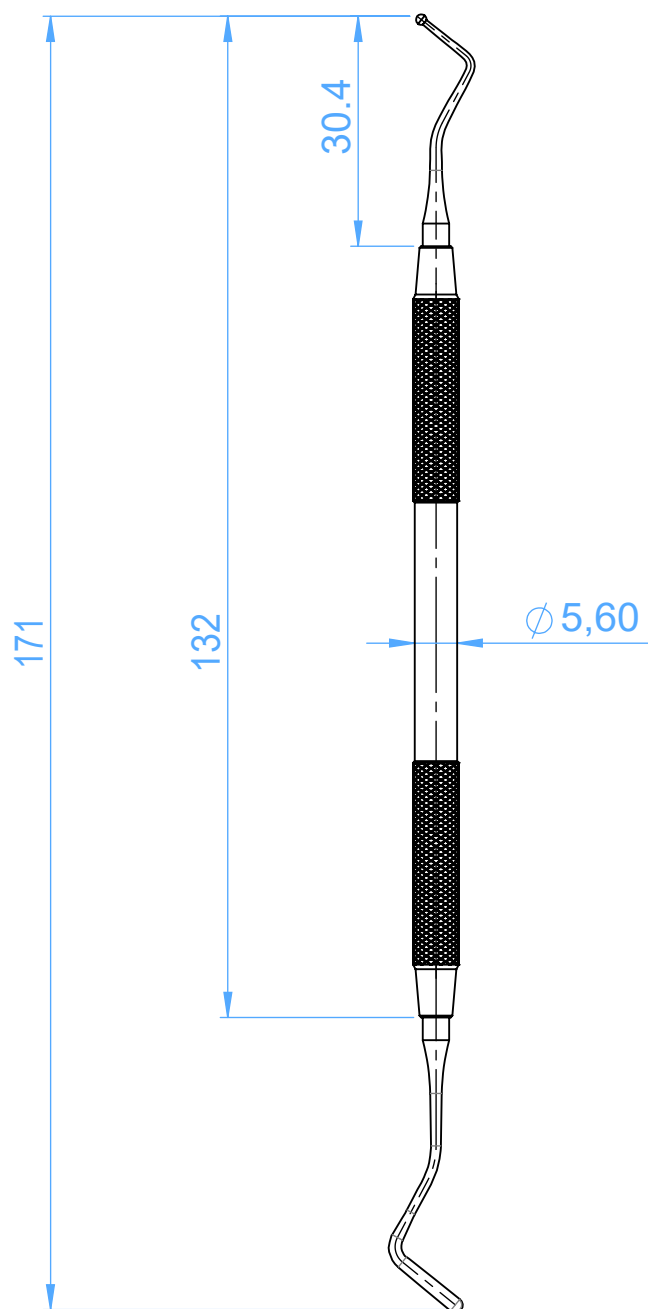

Plastic filling instruments
1
1208T-1

Scale 1:1