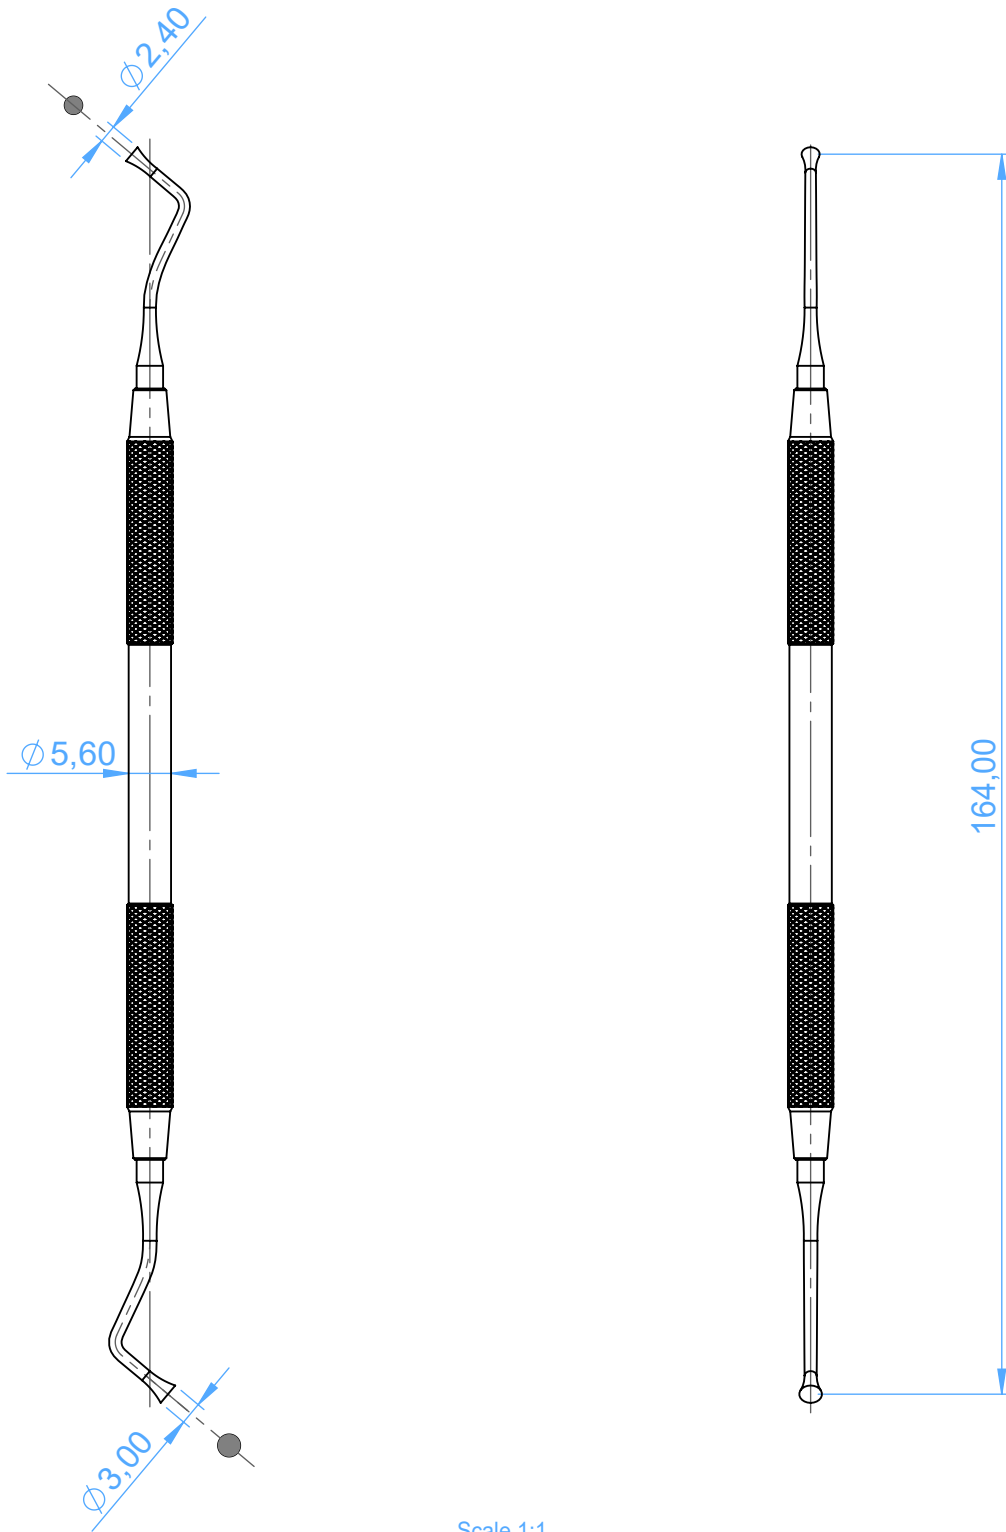

1205-2 Amalgam instruments

2 Ward

Scale 1:1