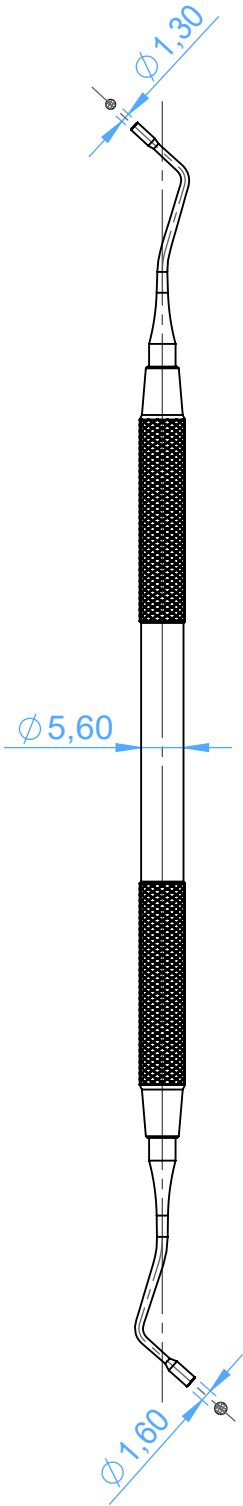

1202-1 Amalgam Instruments

1  
Serrated

Scale 1:1