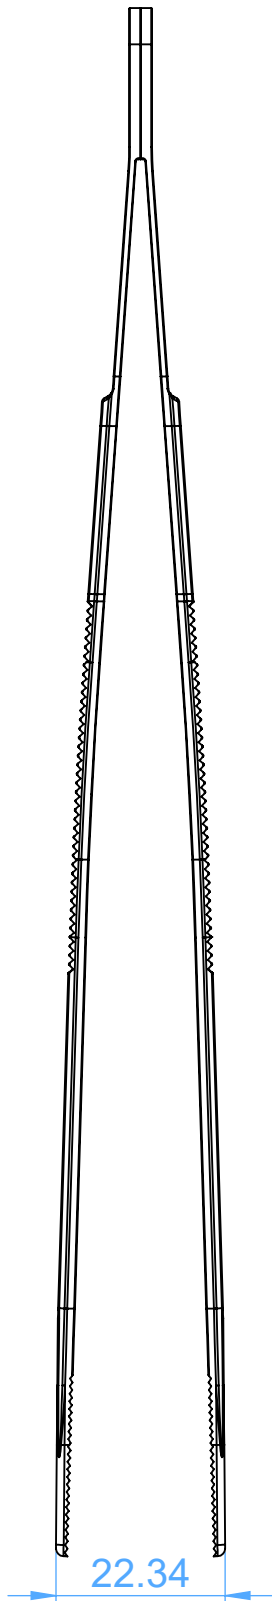

0635-5 Tissue pliers
20.5 cm

Scale 1:1

ASA DENTAL
MAKE PEOPLE SMILE