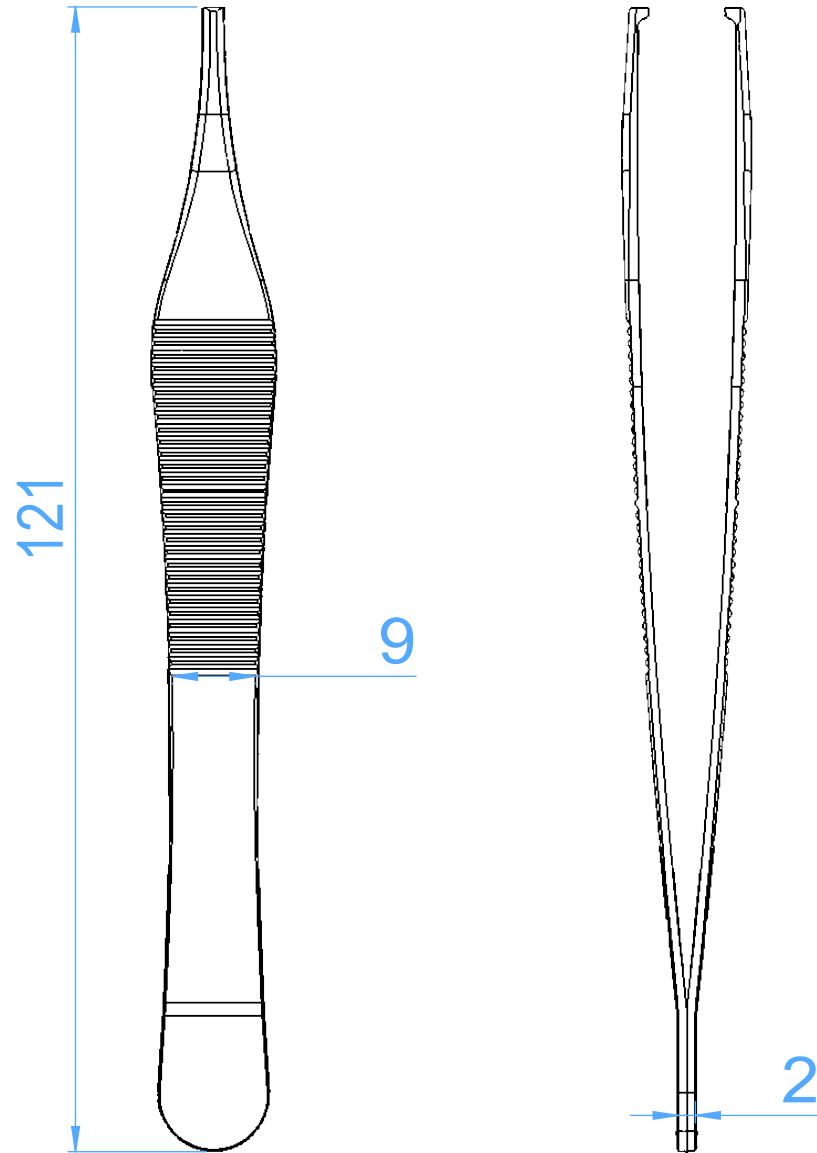

Tissue pliers
0621-1

1 Adson1X2

Scale 1:1