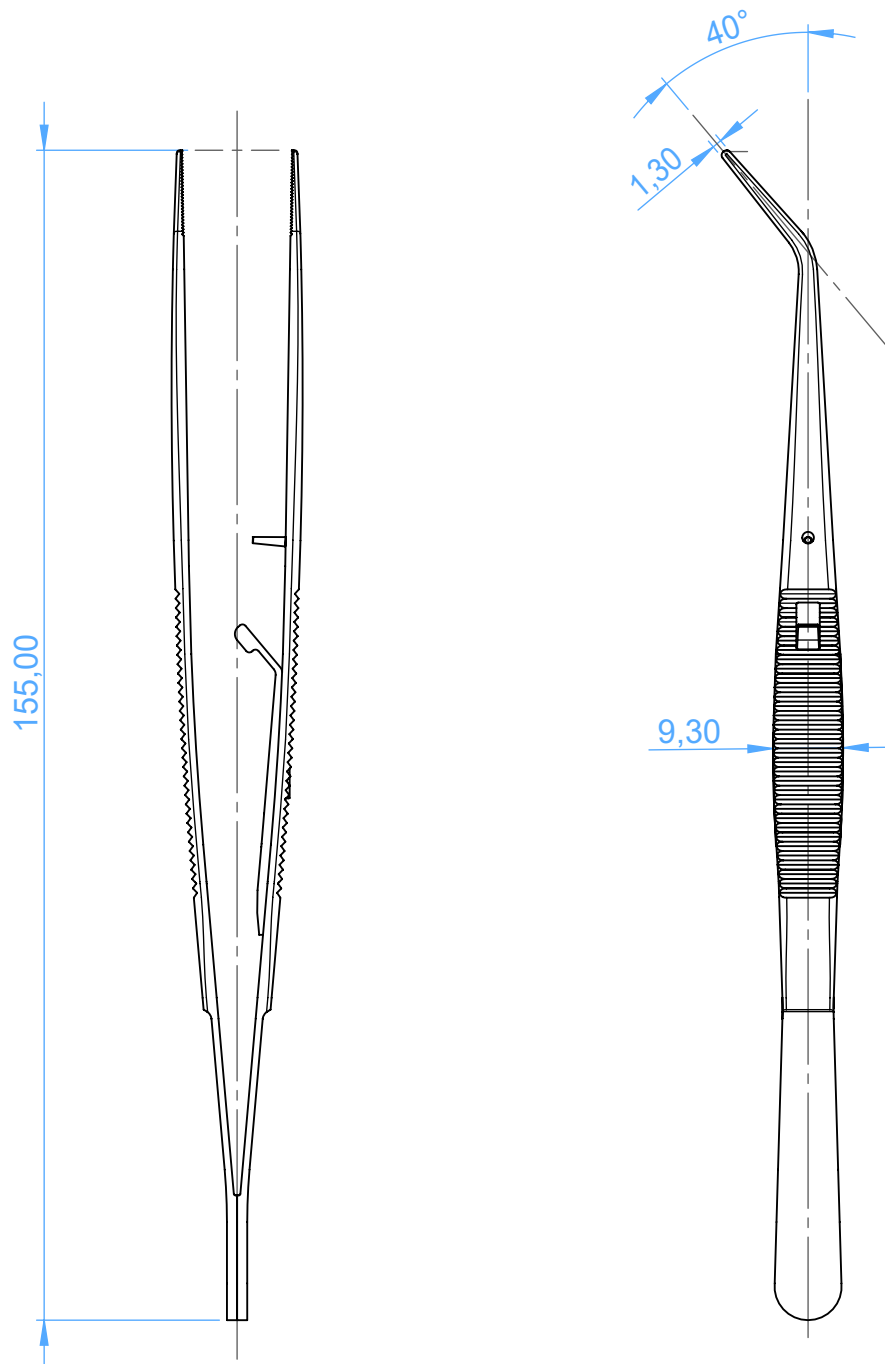

0602-1 Cotton and dressing pliers
self-locking

1

Scale 1:1