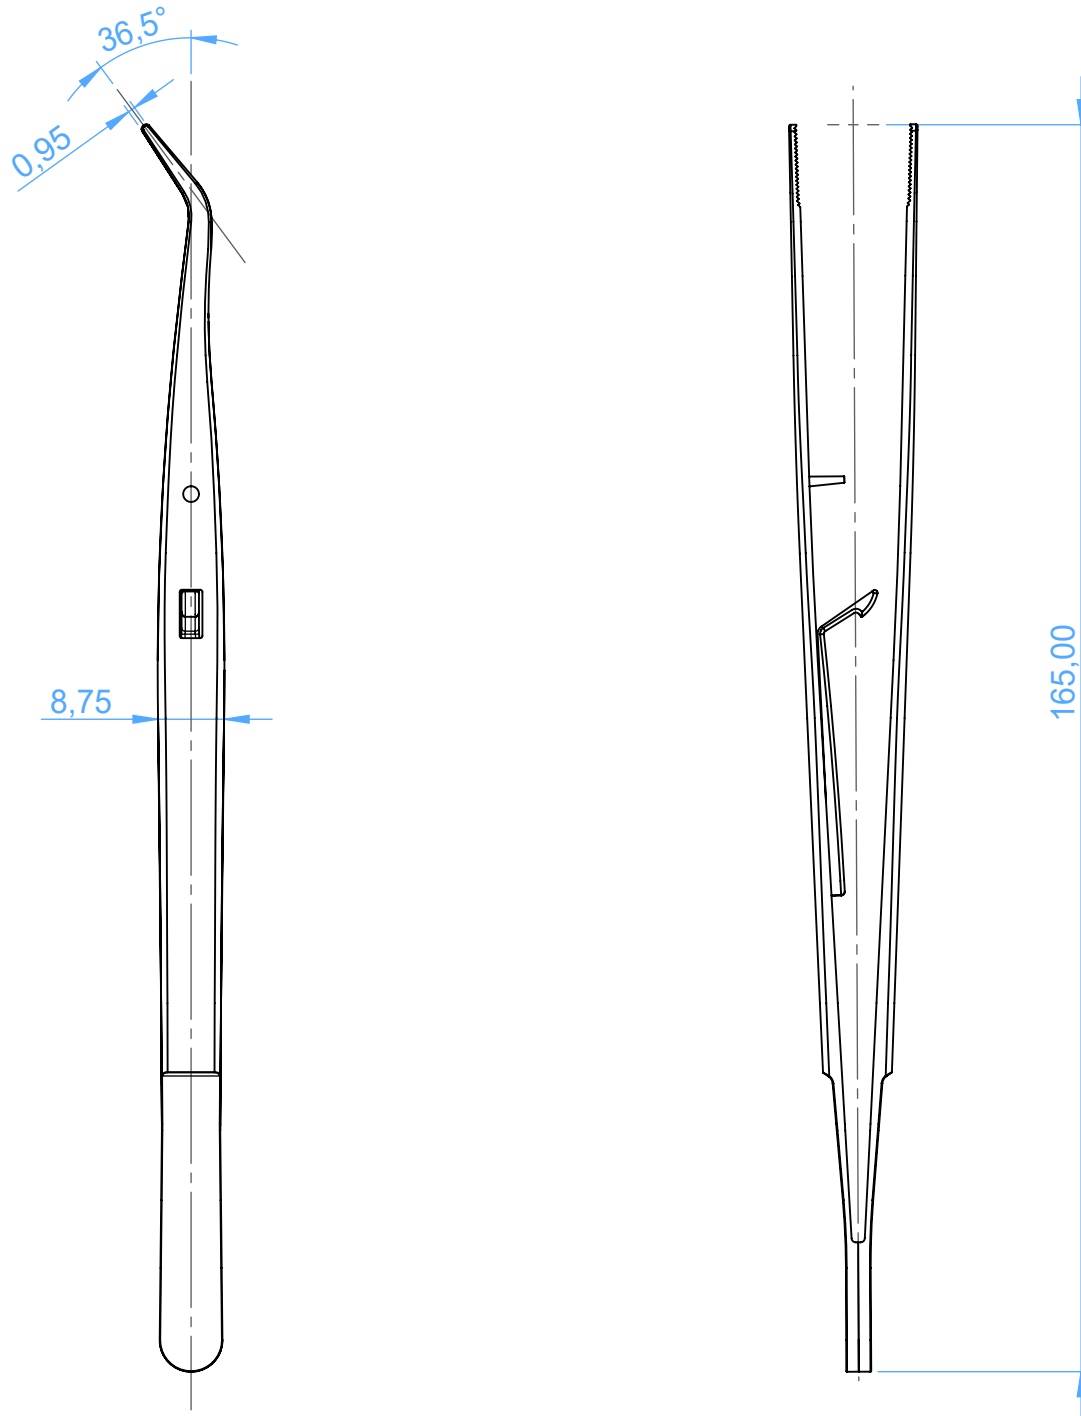

# 0600-18L Cotton and dressing pliers

self-locking

18L Locking

Scale 1:1