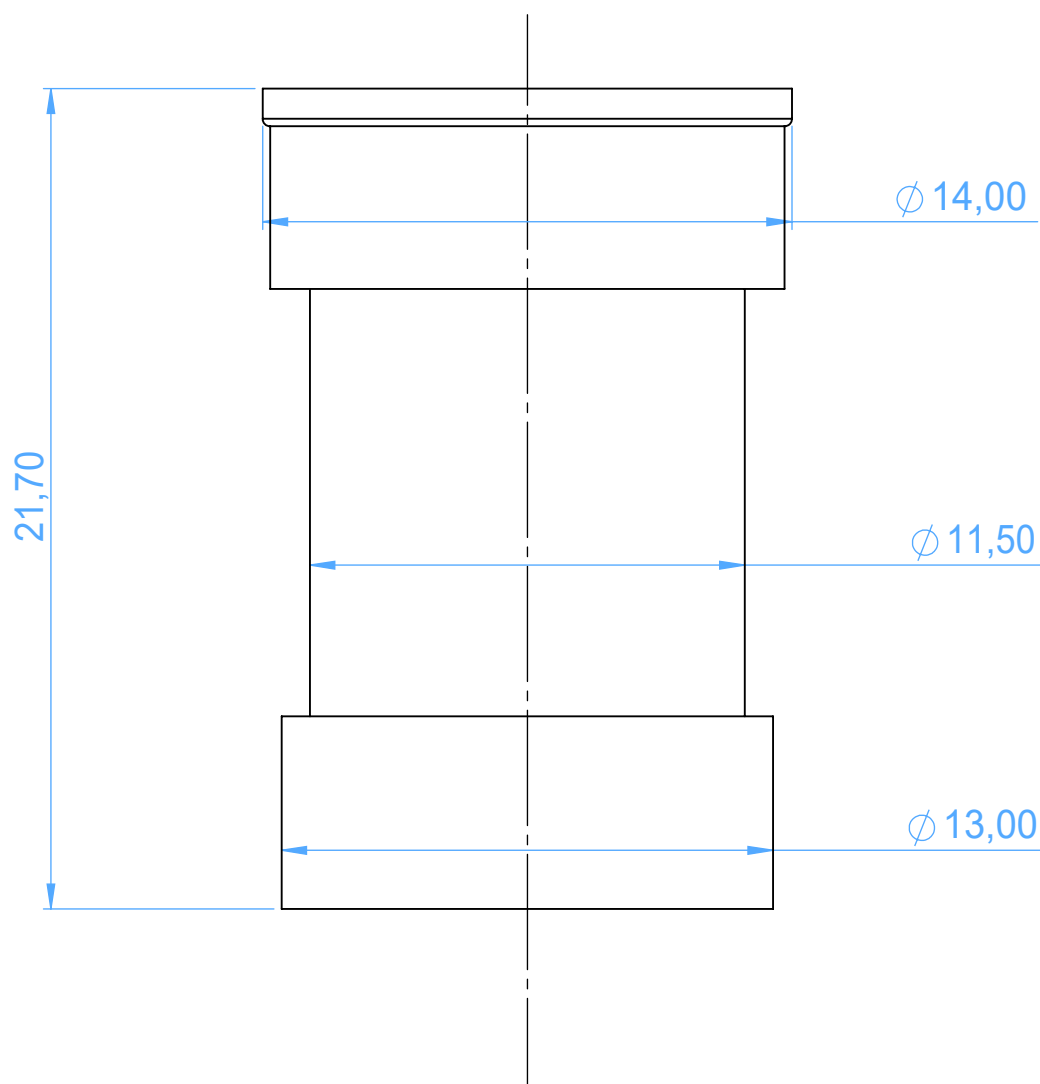

**Aspirator**  
**0493-2**

spare filter  
medium  
grid  
for 0493-1

Scale 1:1